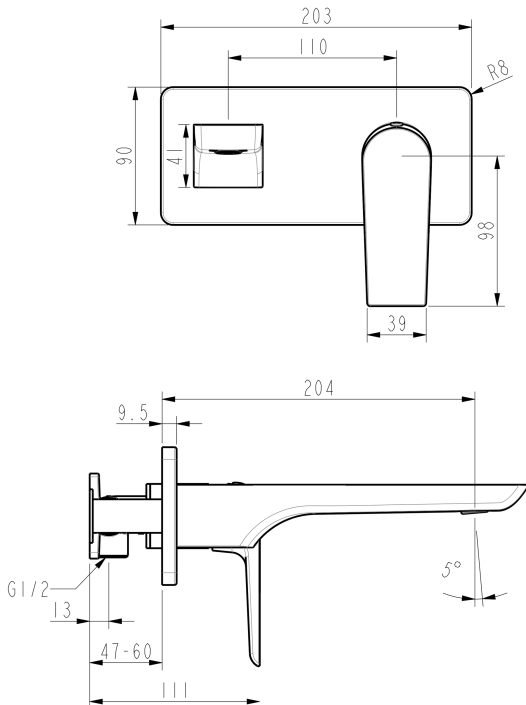

65°C

PLUMBING CONNECTION

15mm

SPOUT REACH

204mm

Specifications and dimensions correct at time of publication however are subject to change without notice.

Please refer to physical product prior to installation.