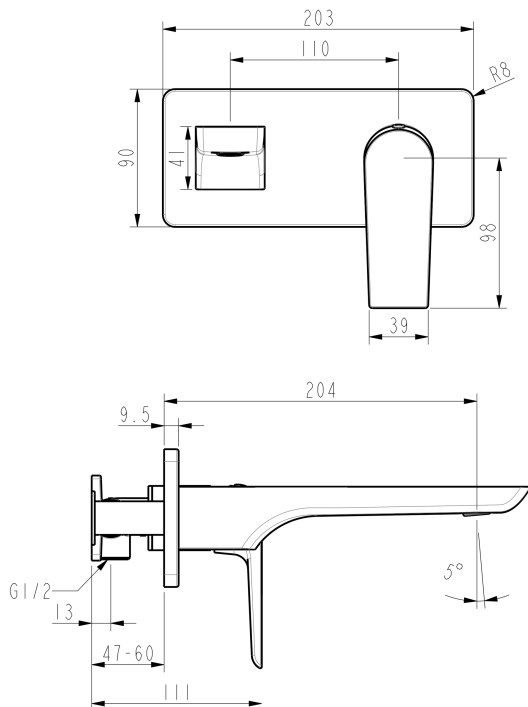

WELS RATING - LOW PRESSURE

4 Star (7L/min)

MAXIMUM TEMPERATURE

65°C

PLUMBING CONNECTION

15mm

SPOUT REACH

204mm

Specifications and dimensions correct at time of publication however are subject to change without notice.

Please refer to physical product prior to installation.

Installation instructions for this product are available from the product page on [vodaplumbingware.co.nz](http://vodaplumbingware.co.nz)