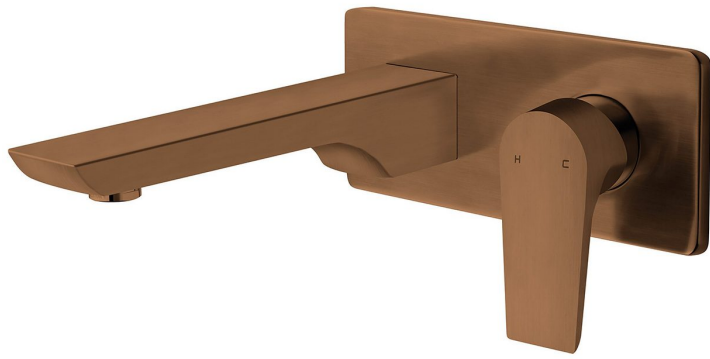

Olympia Wall Mounted Basin Mixer

PRODUCT CODE

VOP21BCU

COLOUR/FINISHES

Brushed Copper (PVD)
 Chrome
 Brushed Gunmetal (PVD)
 Brushed Nickel (PVD)

PRESSURE TYPE

All Pressures

MINIMUM PRESSURE

65°C

PLUMBING CONNECTION

15mm

SPOUT REACH

204mm

Specifications and dimensions correct at time of publication however are subject to change without notice.

Please refer to physical product prior to installation.