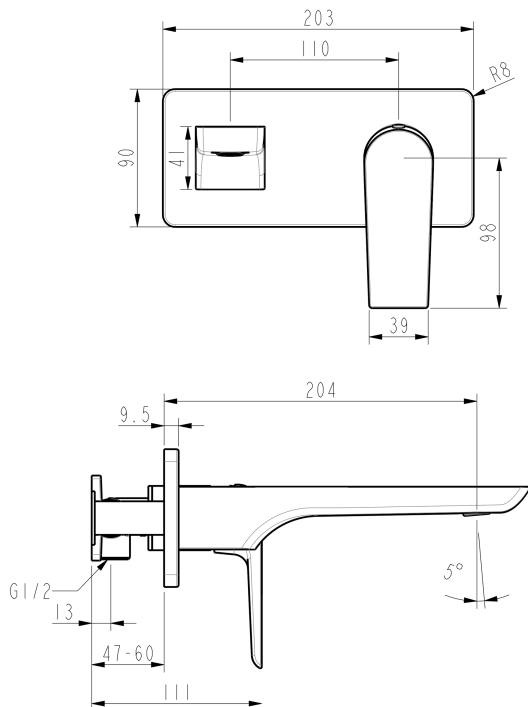

65°C

PLUMBING CONNECTION

15mm

SPOUT REACH

204mm

Specifications and dimensions correct at time of publication however are subject to change without notice.

Please refer to physical product prior to installation.