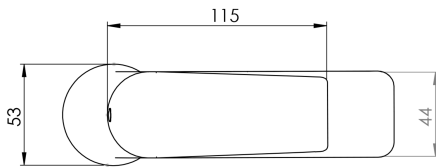

WELS RATING - LOW  
PRESSURE

4 Star (7L/min)

MAXIMUM TEMPERATURE

65°C

PLUMBING CONNECTION

15mm

SPOUT REACH

115mm