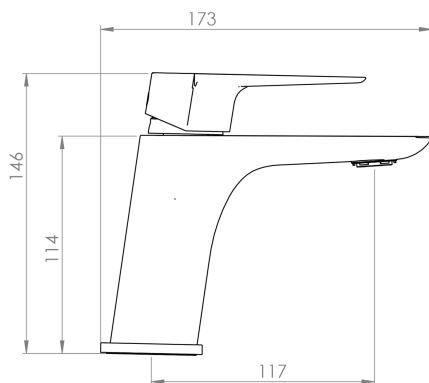

WELS RATING - LOW  
PRESSURE

4 Star (7L/min)

MAXIMUM TEMPERATURE

65°C

PLUMBING CONNECTION

15mm

SPOUT REACH

115mm

Specifications and dimensions correct at time of publication however are subject to change without notice.

Please refer to physical product prior to installation.

Installation instructions for this product are available from the product page on [vodaplumbingware.co.nz](http://vodaplumbingware.co.nz)