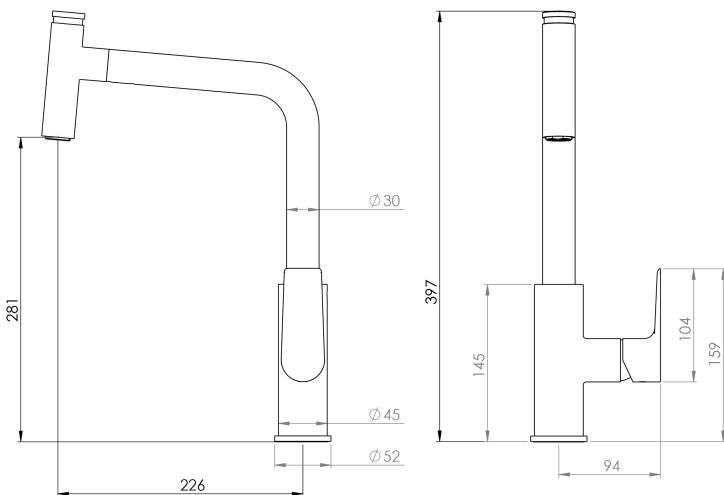

# Olympia High Rise Pull Out Sink Mixer

PRODUCT CODE	<b>VOP14BG</b>
COLOUR/FINISHES	<b>Brushed Gunmetal (PVD)</b> Chrome Brushed Copper (PVD) Brushed Nickel (PVD)
FEATURES	Coldstart Technology Pullout Spout Swivel spout
PRESSURE TYPE	Mains Pressure only
MINIMUM PRESSURE	150kPa
MAXIMUM PRESSURE	500kPa (As per NZ Building Code AS/NZ 3500.1)
WELS RATING - MAINS PRESSURE	4 Star (7L/min)
MAXIMUM TEMPERATURE	65°C
PLUMBING CONNECTION	15mm
SPOUT REACH	225mm
PULLOUT HOSE LENGTH	+300mm

Specifications and dimensions correct at time of publication however are subject to change without notice.

Please refer to physical product prior to installation.

Installation instructions for this product are available from the product page on [vodaplumbingware.co.nz](http://vodaplumbingware.co.nz)