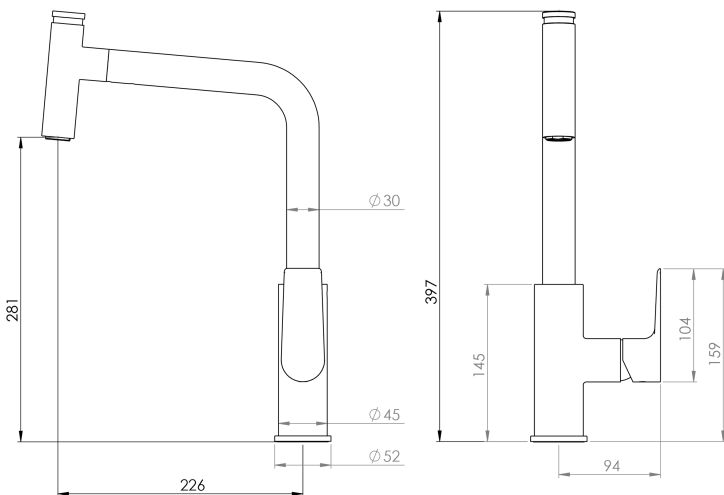

MAXIMUM TEMPERATURE

65°C

PLUMBING CONNECTION

15mm

SPOUT REACH

225mm

PULLOUT HOSE LENGTH

+300mm

Specifications and dimensions correct at time of publication however are subject to change without notice.

Please refer to physical product prior to installation.

Installation instructions for this product are available from the product page on vodaplumbingware.co.nz