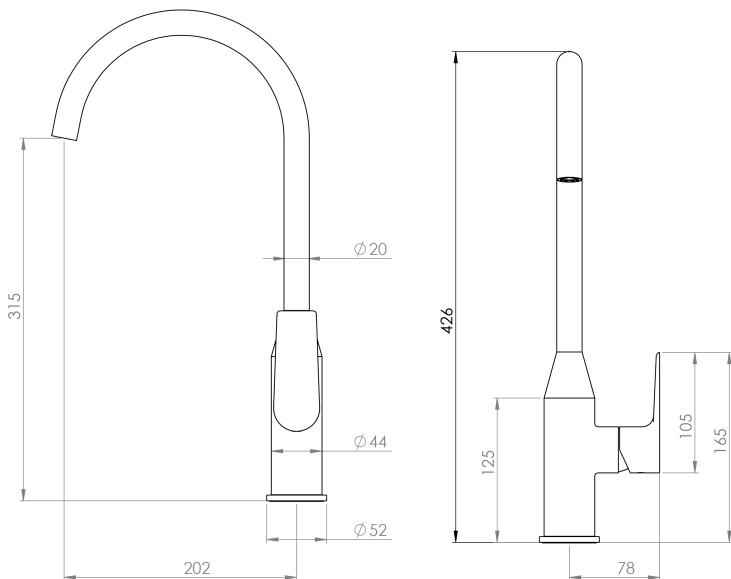

WELS RATING - LOW PRESSURE

4 Star (6.0L/min)

CARTRIDGE/HEADWORKS

European Ceramic Cartridge

MAXIMUM TEMPERATURE

65°C

PLUMBING CONNECTION

15mm

SPOUT REACH

200mm

COLLECTION

OLYMPIA

Specifications and dimensions correct at time of publication however are subject to change without notice.

Please refer to physical product prior to installation.

Installation instructions for this product are available from the product page on [vodaplumbingware.co.nz](http://vodaplumbingware.co.nz)