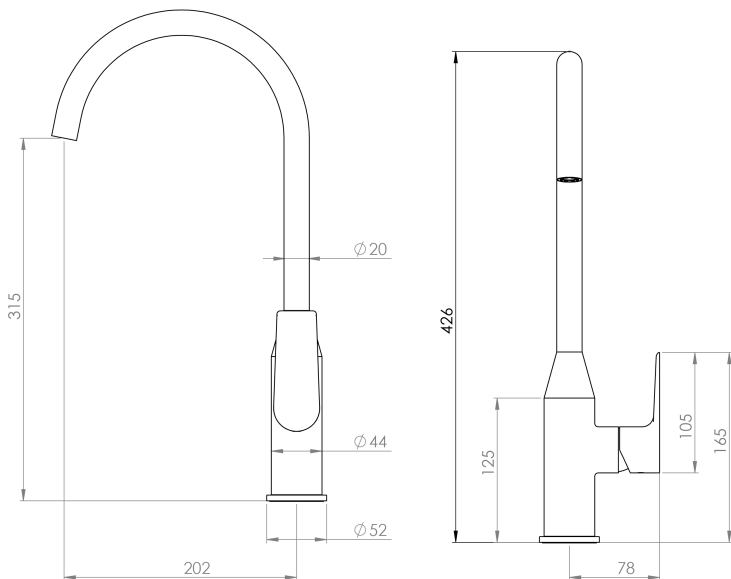

PRESSURE

WELS RATING - LOW

4 Star (6.0L/min)

PRESSURE

CARTRIDGE/HEADWORKS

European Ceramic Cartridge

MAXIMUM TEMPERATURE

65°C

PLUMBING CONNECTION

15mm

SPOUT REACH

200mm

COLLECTION

OLYMPIA

Specifications and dimensions correct at time of publication however are subject to change without notice.

Please refer to physical product prior to installation.