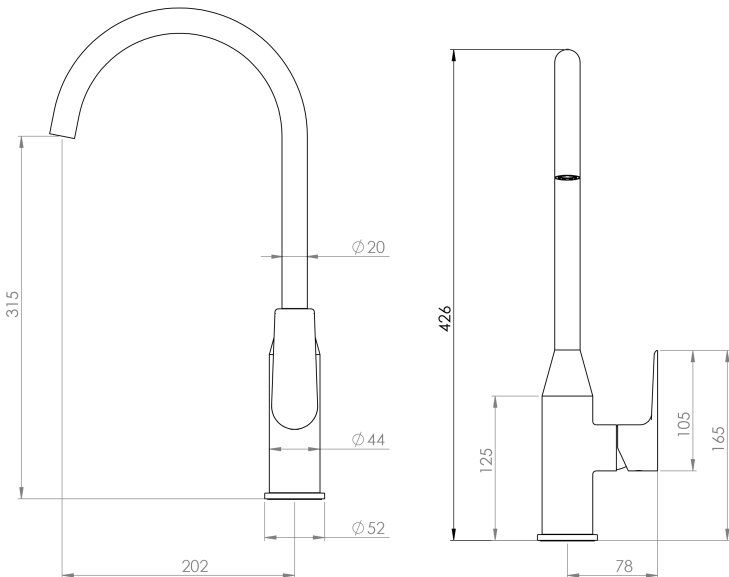

65°C

PLUMBING CONNECTION

15mm

SPOUT REACH

200mm

COLLECTION

OLYMPIA

Specifications and dimensions correct at time of publication however are subject to change without notice.

Please refer to physical product prior to installation.

Installation instructions for this product are available from the product page on vodaplumbingware.co.nz