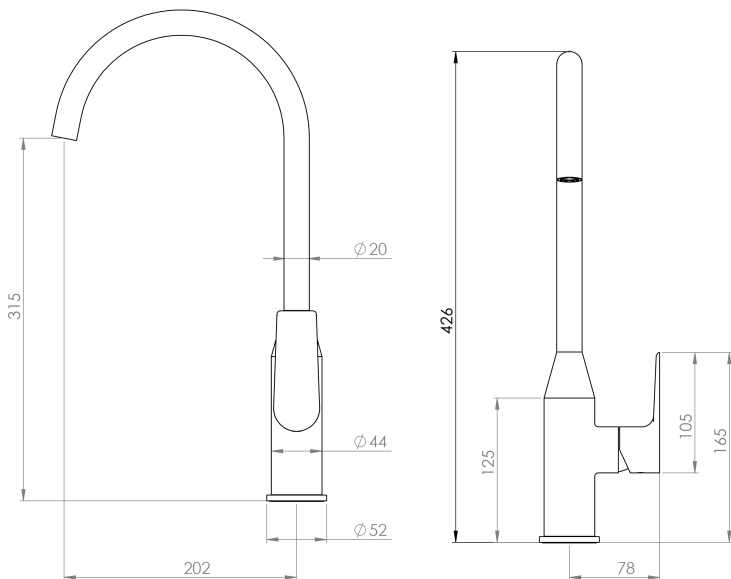

4 Star (6.0L/min)

CARTRIDGE/HEADWORKS

European Ceramic Cartridge

MAXIMUM TEMPERATURE

65°C

PLUMBING CONNECTION

15mm

SPOUT REACH

200mm

COLLECTION

OLYMPIA

Specifications and dimensions correct at time of publication however are subject to change without notice.

Please refer to physical product prior to installation.

Installation instructions for this product are available from the product page on vodaplumbingware.co.nz