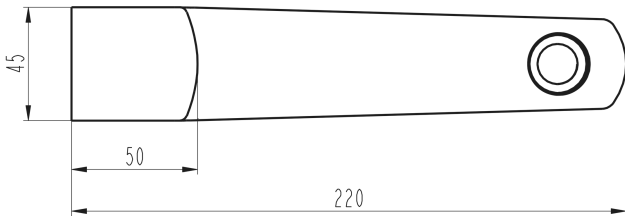

Eclipse Bath Spout

PRODUCT CODE

VECL91MB

COLOUR/FINISHES

Mirrored Black (PVD)
Chrome
Brushed Gunmetal (PVD)
Matte Black
Mirrored Black (PVD)

PRESSURE TYPE

All Pressures

MINIMUM PRESSURE

35kPa

MAXIMUM PRESSURE

500kPa (As per NZ Building Code AS/NZ 3500.1)

MAXIMUM TEMPERATURE

65°C

PLUMBING CONNECTION

15mm

SPOUT REACH

195mm

Specifications and dimensions correct at time of publication however are subject to change without notice.

Please refer to physical product prior to installation.

Installation instructions for this product are available from the product page on vodaplumbingware.co.nz