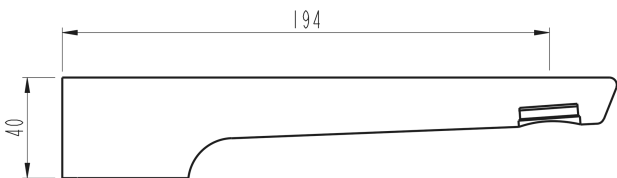

35kPa

MAXIMUM PRESSURE

500kPa (As per NZ Building Code AS/NZ 3500.1)

MAXIMUM TEMPERATURE

65°C

PLUMBING CONNECTION

15mm

SPOUT REACH

195mm

Specifications and dimensions correct at time of publication however are subject to change without notice.

Please refer to physical product prior to installation.

Installation instructions for this product are available from the product page on vodaplumbingware.co.nz