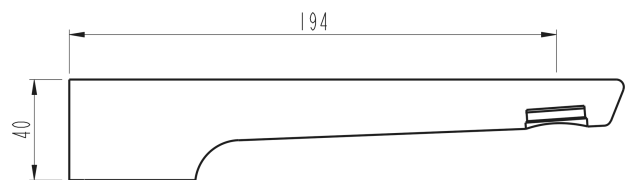

PLUMBING CONNECTION

15mm

SPOUT REACH

195mm

Specifications and dimensions correct at time of publication however are subject to change without notice.

Please refer to physical product prior to installation.