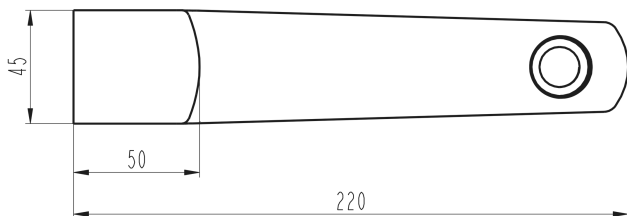

Eclipse Bath Spout

PRODUCT CODE

VECL91BG

COLOUR/FINISHES

Brushed Gunmetal (PVD)

Chrome

Matte Black

Mirrored Black (PVD)

PLUMBING CONNECTION

15mm

SPOUT REACH

195mm

Specifications and dimensions correct at time of publication however are subject to change without notice.

Please refer to physical product prior to installation.