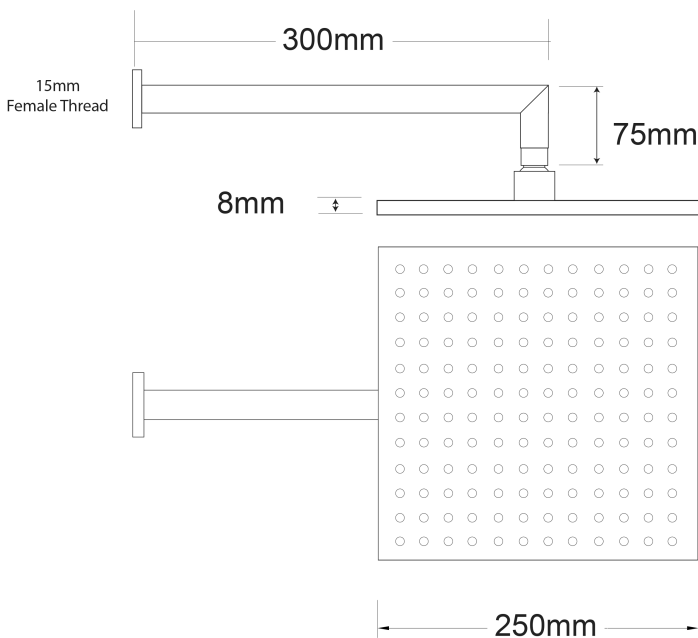

FEATURES

Adjustable angle Drencher head

DRENCHER DIMENSIONS

250 x 250mm

ARM LENGTH

300mm

PRESSURE TYPE

Mains Pressure only

PLUMBING CONNECTION

15mm

Specifications and dimensions correct at time of publication however are subject to change without notice.

Please refer to physical product prior to installation.

Installation instructions for this product are available from the product page on vodaplumbingware.co.nz