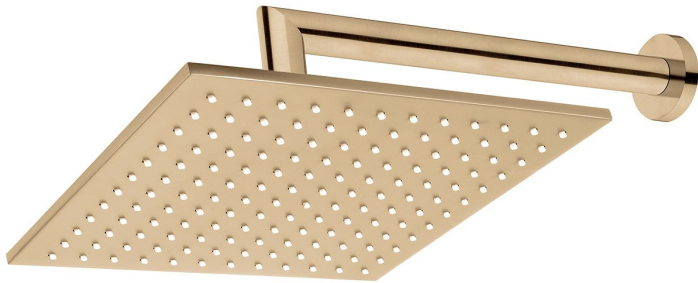

Voda Shower Drencher (Square) – Wall Mount

PRODUCT CODE

VECL81SWBB

COLOUR/FINISHES

Brushed Brass (PVD)

Chrome
Brushed Gunmetal (PVD)
Matte Black
Brushed Copper (PVD)
Brushed Nickel (PVD)
Brushed Brass (PVD)

FEATURES

Adjustable angle Drencher head

DRENCHER DIMENSIONS

250 x 250mm

ARM LENGTH

300mm

PRESSURE TYPE

Mains Pressure only