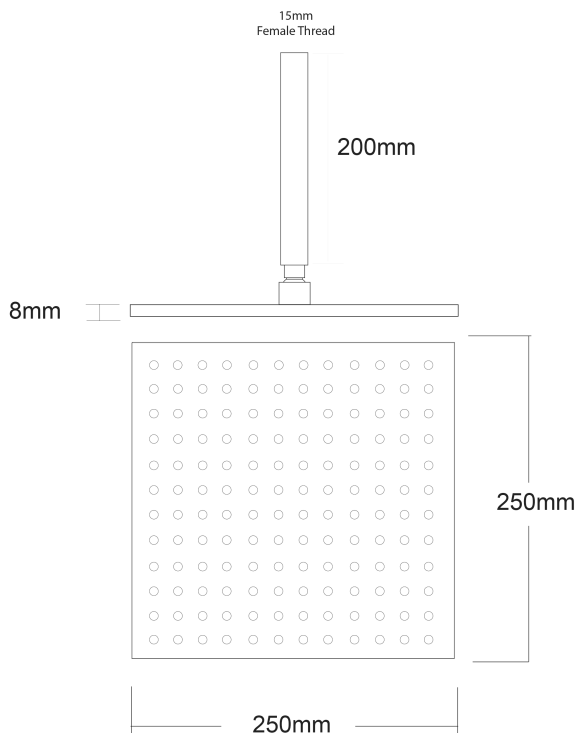

# Voda Shower Drencher (Square) – Ceiling Mount

PRODUCT CODE	<b>VECL81SCCH</b>
COLOUR/FINISHES	<b>Chrome</b> Brushed Gunmetal (PVD) Matte Black Brushed Copper (PVD) Brushed Nickel (PVD) Brushed Brass (PVD)
DRENCHER DIMENSIONS	250 x 250mm
ARM LENGTH	200mm
FEATURES	Adjustable angle Drencher head
PRESSURE TYPE	Mains Pressure only
MINIMUM PRESSURE	150kPa
WELS RATING - MAINS PRESSURE	3 Star (6.5L/min)
MAXIMUM PRESSURE	500kPa (As per NZ Building Code AS/NZ 3500.1)
MAXIMUM TEMPERATURE	65°C
PLUMBING CONNECTION	15mm

Specifications and dimensions correct at time of publication however are subject to change without notice.

Please refer to physical product prior to installation.

Installation instructions for this product are available from the product page on [vodaplumbingware.co.nz](http://vodaplumbingware.co.nz)