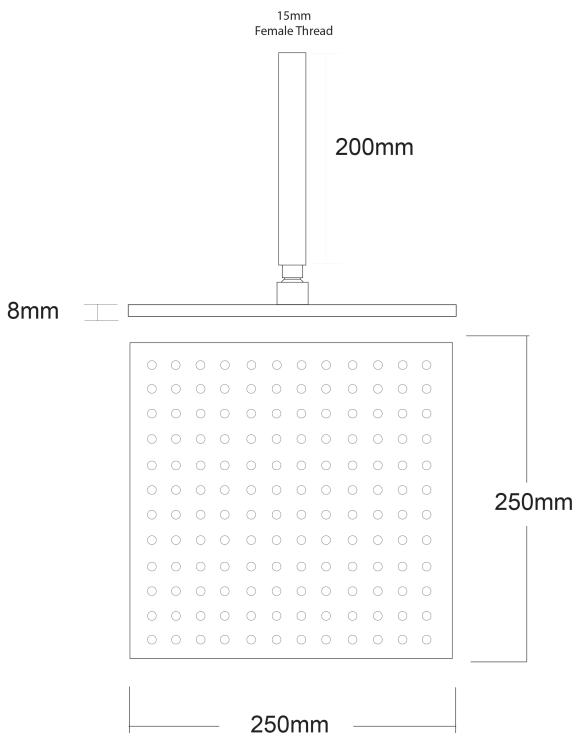

# Voda Shower Drencher (Square) – Ceiling Mount

PRODUCT CODE	<b>VECL81SCBCU</b>
COLOUR/FINISHES	<b>Brushed Copper (PVD)</b> Chrome Brushed Gunmetal (PVD) Matte Black Brushed Nickel (PVD) Brushed Brass (PVD)
DRENCHER DIMENSIONS	250 x 250mm
ARM LENGTH	200mm
FEATURES	Adjustable angle Drencher head
PRESSURE TYPE	Mains Pressure only
MINIMUM PRESSURE	150kPa
WELS RATING - MAINS PRESSURE	3 Star (6.5L/min)
MAXIMUM PRESSURE	500kPa (As per NZ Building Code AS/NZ 3500.1)
MAXIMUM TEMPERATURE	65°C
PLUMBING CONNECTION	15mm

Specifications and dimensions correct at time of publication however are subject to change without notice.

Please refer to physical product prior to installation.

Installation instructions for this product are available from the product page on [vodaplumbingware.co.nz](http://vodaplumbingware.co.nz)