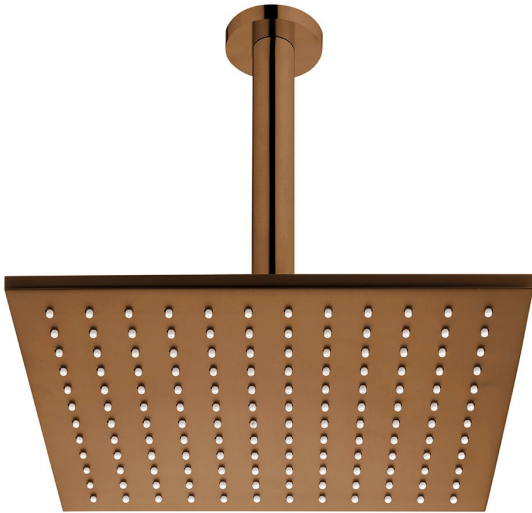

# Voda Shower Drencher (Square) – Ceiling Mount

PRODUCT CODE	<b>VECL81SCBCU</b>
COLOUR/FINISHES	<b>Brushed Copper (PVD)</b> Chrome Brushed Gunmetal (PVD) Matte Black Brushed Nickel (PVD) Brushed Brass (PVD)
DRENCHER DIMENSIONS	250 x 250mm
ARM LENGTH	200mm
FEATURES	Adjustable angle Drencher head
PRESSURE TYPE	Mains Pressure only
MINIMUM PRESSURE	150kPa
WELS RATING - MAINS PRESSURE	3 Star (6.5L/min)
MAXIMUM PRESSURE	500kPa (As per NZ Building Code AS/NZ 3500.1)
MAXIMUM TEMPERATURE	65°C
PLUMBING CONNECTION	15mm