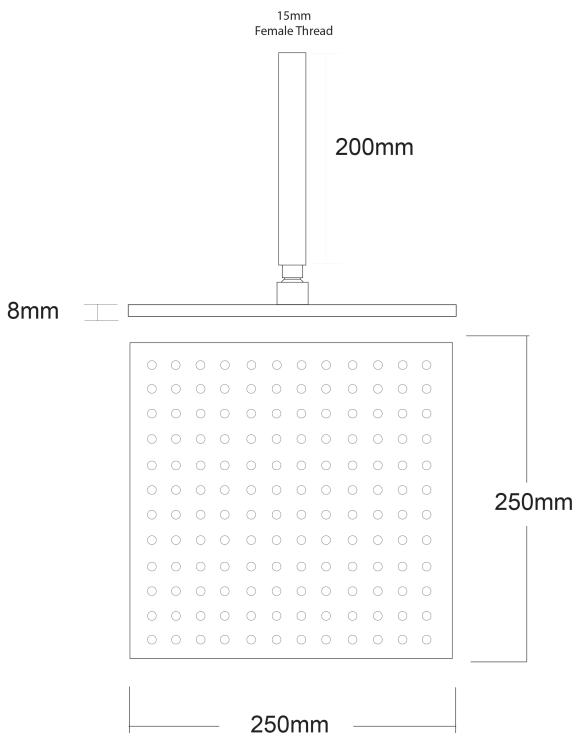

Voda Shower Drencher (Square) – Ceiling Mount

PRODUCT CODE	VECL81SCBB
COLOUR/FINISHES	Brushed Brass (PVD) Chrome Brushed Gunmetal (PVD) Matte Black Brushed Copper (PVD) Brushed Nickel (PVD) Brushed Brass (PVD)
DRENCHER DIMENSIONS	250 x 250mm
ARM LENGTH	200mm
FEATURES	Adjustable angle Drencher head
PRESSURE TYPE	Mains Pressure only
MINIMUM PRESSURE	150kPa
WELS RATING - MAINS PRESSURE	3 Star (6.5L/min)
MAXIMUM PRESSURE	500kPa (As per NZ Building Code AS/NZ 3500.1)
MAXIMUM TEMPERATURE	65°C
PLUMBING CONNECTION	15mm

Specifications and dimensions correct at time of publication however are subject to change without notice.

Please refer to physical product prior to installation.

Installation instructions for this product are available from the product page on vodaplumbingware.co.nz