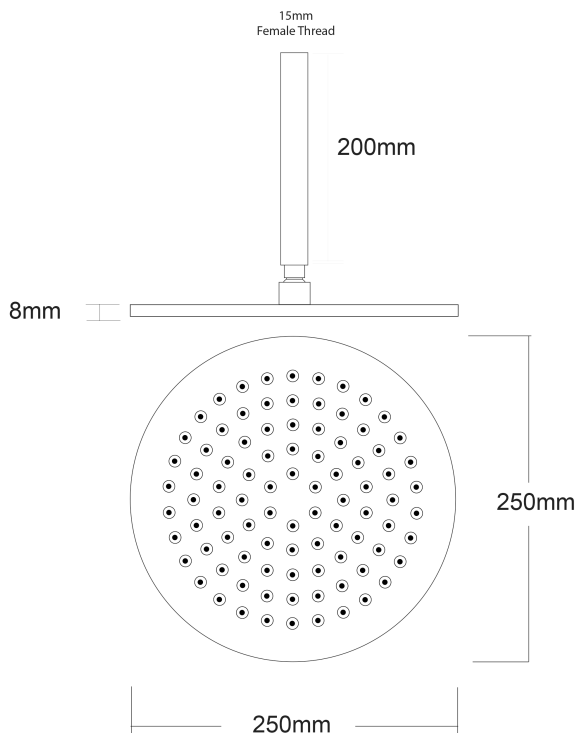

# Voda Shower Drencher (Round) – Ceiling Mount

PRODUCT CODE	<b>VECL81RCBN</b>
COLOUR/FINISHES	<b>Brushed Nickel (PVD)</b> Chrome Brushed Gunmetal (PVD) Matte Black Brushed Copper (PVD) Brushed Brass (PVD)
FEATURES	Adjustable angle Drencher head
DRENCHER DIMENSIONS	250mm Diameter
ARM LENGTH	200mm
PRESSURE TYPE	Mains Pressure only
MINIMUM PRESSURE	150kPa
WELS RATING - MAINS PRESSURE	3 Star (6.5L/min)
MAXIMUM PRESSURE	500kPa (As per NZ Building Code AS/NZ 3500.1)
MAXIMUM TEMPERATURE	65°C
PLUMBING CONNECTION	15mm

Specifications and dimensions correct at time of publication however are subject to change without notice.

Please refer to physical product prior to installation.

Installation instructions for this product are available from the product page on [vodaplumbingware.co.nz](http://vodaplumbingware.co.nz)