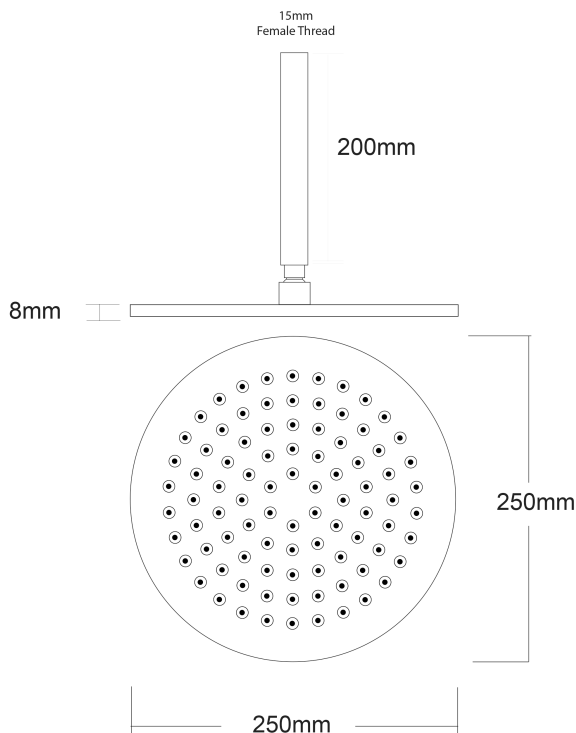

Voda Shower Drencher (Round) – Ceiling Mount

PRODUCT CODE	VECL81RCBK
COLOUR/FINISHES	Matte Black Chrome Brushed Gunmetal (PVD) Brushed Copper (PVD) Brushed Nickel (PVD) Brushed Brass (PVD)
FEATURES	Adjustable angle Drencher head
DRENCHER DIMENSIONS	250mm Diameter
ARM LENGTH	200mm
PRESSURE TYPE	Mains Pressure only
MINIMUM PRESSURE	150kPa
WELS RATING - MAINS PRESSURE	3 Star (6.5L/min)
MAXIMUM PRESSURE	500kPa (As per NZ Building Code AS/NZ 3500.1)
MAXIMUM TEMPERATURE	65°C
PLUMBING CONNECTION	15mm

Specifications and dimensions correct at time of publication however are subject to change without notice.

Please refer to physical product prior to installation.

Installation instructions for this product are available from the product page on vodaplumbingware.co.nz