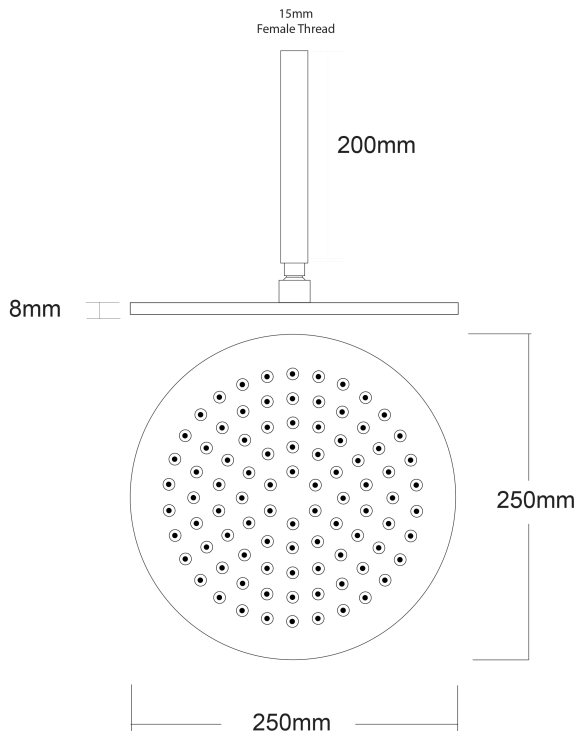

Voda Shower Drencher (Round) – Ceiling Mount

PRODUCT CODE

VECL81RCBG

COLOUR/FINISHES

Brushed Gunmetal (PVD)

Chrome

Matte Black

Brushed Copper (PVD)

Brushed Nickel (PVD)

Brushed Brass (PVD)

FEATURES

Adjustable angle Drencher head

DRENCHER DIMENSIONS

250mm Diameter

ARM LENGTH

200mm

500kPa (As per NZ Building Code AS/NZ 3500.1)

MAXIMUM TEMPERATURE

65°C

PLUMBING CONNECTION

15mm

Specifications and dimensions correct at time of publication however are subject to change without notice.

Please refer to physical product prior to installation.