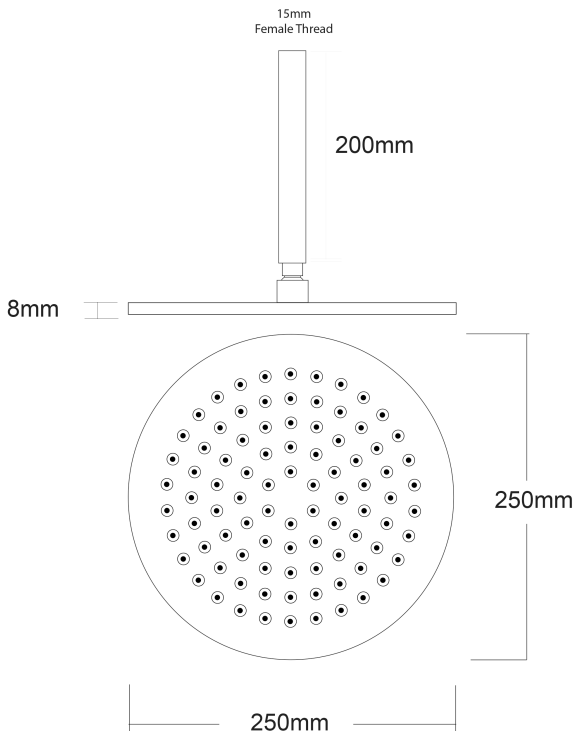

Voda Shower Drencher (Round) – Ceiling Mount

PRODUCT CODE

VECL81RCBCU

COLOUR/FINISHES

Brushed Copper (PVD)
Chrome
Brushed Gunmetal (PVD)
Matte Black
Brushed Nickel (PVD)
Brushed Brass (PVD)

FEATURES

Adjustable angle Drencher head

DRENCHER DIMENSIONS

250mm Diameter

ARM LENGTH

200mm

PRESSURE TYPE

Mains Pressure only

MINIMUM PRESSURE

150kPa

WELS RATING - MAINS

3 Star (6.5L/min)

PRESSURE

MAXIMUM PRESSURE

500kPa (As per NZ Building Code AS/NZ 3500.1)

MAXIMUM TEMPERATURE

65°C

PLUMBING CONNECTION

15mm

Specifications and dimensions correct at time of publication however are subject to change without notice.

Please refer to physical product prior to installation.

Installation instructions for this product are available from the product page on vodaplumbingware.co.nz