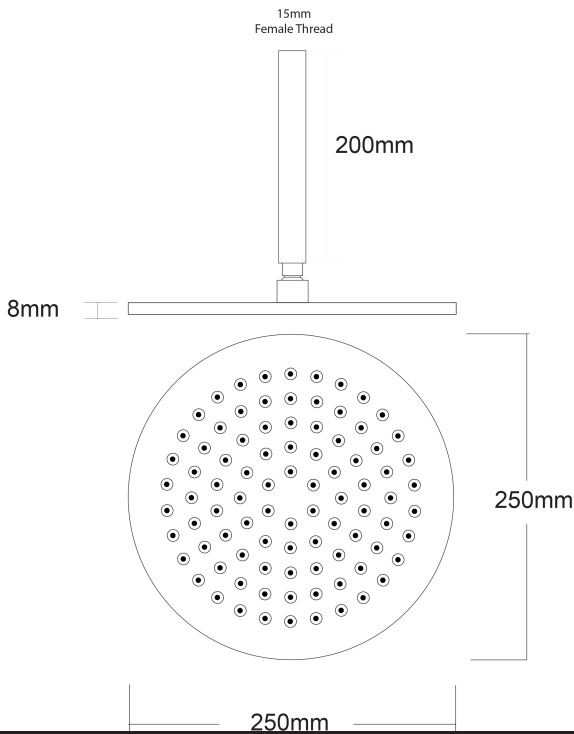

Voda Shower Drencher (Round) – Ceiling Mount

PRODUCT CODE

VECL81RCBB

COLOUR/FINISHES

Brushed Brass (PVD)

Chrome
Brushed Gunmetal (PVD)
Matte Black
Brushed Copper (PVD)
Brushed Nickel (PVD)
Brushed Brass (PVD)

FEATURES

Adjustable angle Drencher head

DRENCHER DIMENSIONS

250mm Diameter

ARM LENGTH

200mm

PRESSURE TYPE

Mains Pressure only

PLUMBING CONNECTION

15mm

Specifications and dimensions correct at time of publication however are subject to change without notice.

Please refer to physical product prior to installation.

Installation instructions for this product are available from the product page on vodaplumbingware.co.nz