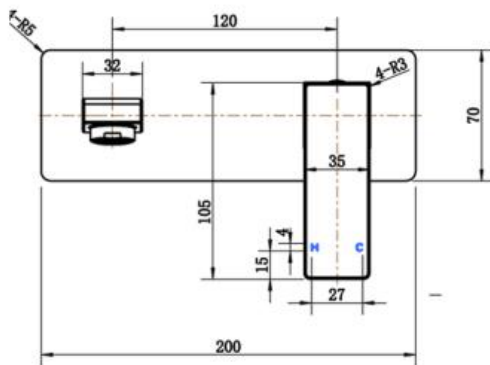

603 Series Wall Basin Mixer

Product Code: T603WB

Features

- Mains pressure only
- Available in Chrome
- Quality cast brass body
- Low lead brass (potable water products)
- Reliable Kerox ceramic cartridges
- 10 workmanship year warranty
- Watermark certification/ WELS rating as applicable

Technical Details

Height 70mm, Width 200mm

Note: all specifications and dimensions are correct at time of publication however are subject to change without notice. Please refer to physical product prior to installation.