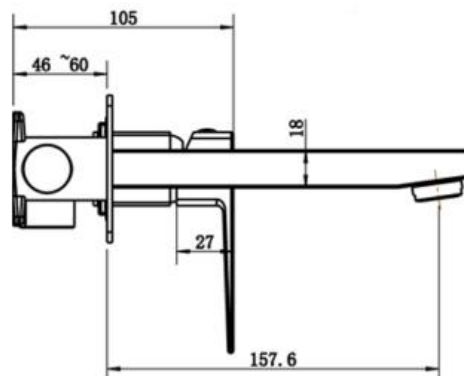

603 Series Wall Basin Mixer

Product Code: T603WB

Features

- Mains pressure only
- Available in Chrome
- Quality cast brass body
- Low lead brass (potable water products)
- Reliable Kerox ceramic cartridges
- 10 workmanship year warranty
- Watermark certification/ WELS rating as applicable

Technical Details

Height 70mm, Width 200mm

Note: all specifications and dimensions are correct at time of publication however are subject to change without notice. Please refer to physical product prior to installation.