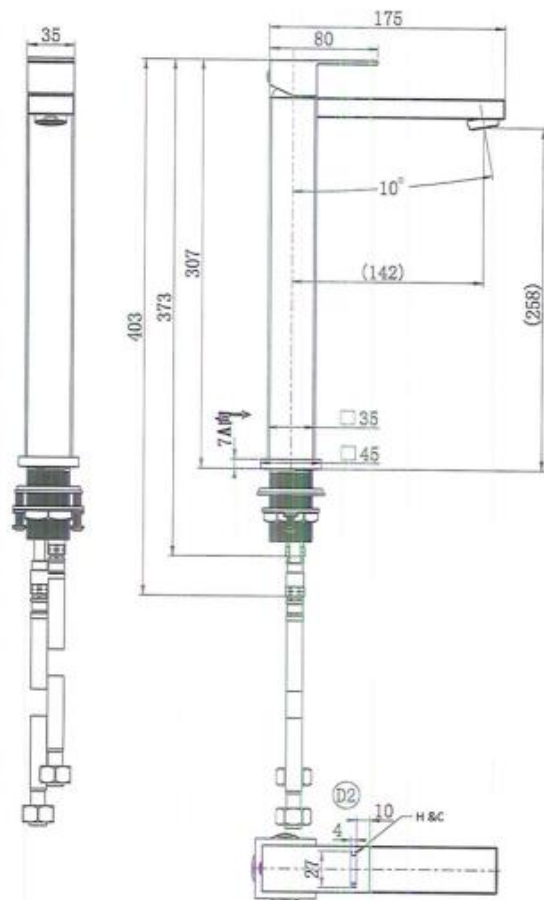

603 Series Tall Basin Mixer

Product Code: T603TM

Features

- Mains pressure only
- Available in Chrome
- Quality cast brass body
- Low lead brass (potable water products)
- High quality Kerox ceramic cartridges
- 10 workmanship year warranty
- Watermark certification/ WELS rating as applicable

Technical Details

Height 307mm, Depth 180mm, Spout 140mm,

Note: all specifications and dimensions are correct at time of publication however are subject to change without notice. Please refer to physical product prior to installation.