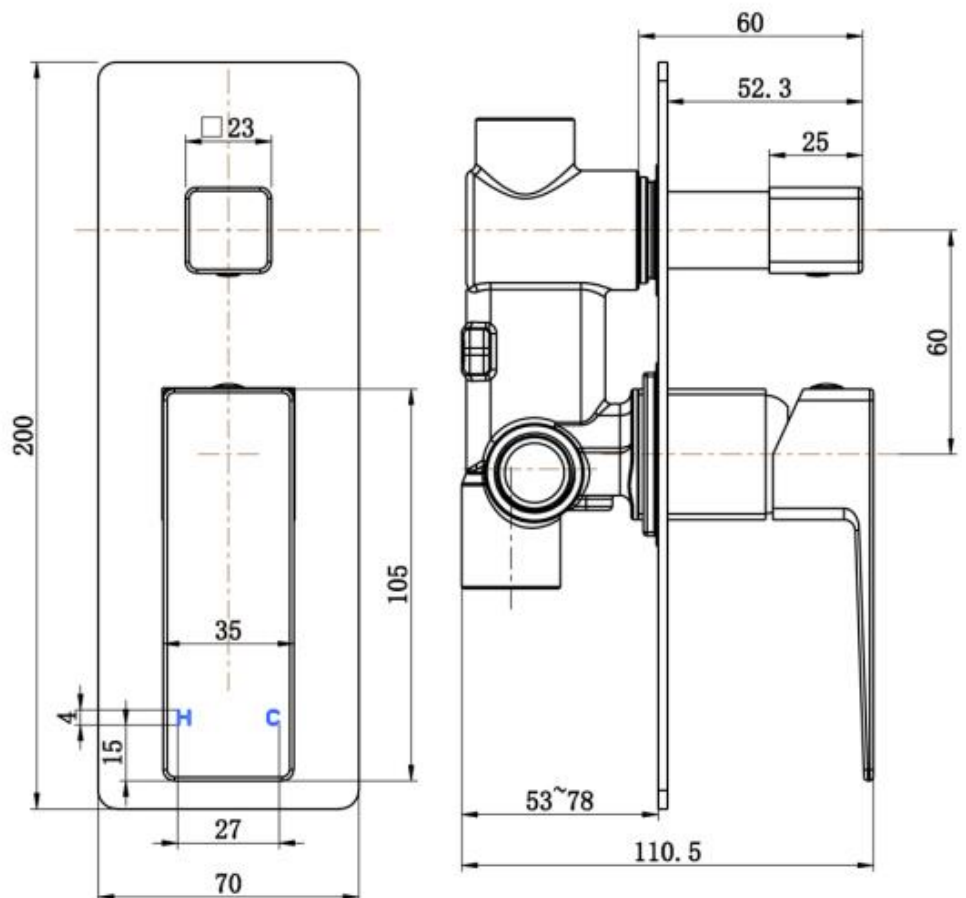

603 Series Shower Diverter Mixer

Product Code: T603SD

Features

- Mains pressure only
- Available in Chrome
- Quality cast brass body
- Low lead brass (potable water products)
- Reliable Kerox ceramic cartridges
- 10 workmanship year warranty
- Watermark certification/ WELS rating as applicable

Technical Details

Height 200mm, Width 70mm

Note: all specifications and dimensions are correct at time of publication however are subject to change without notice. Please refer to physical product prior to installation.