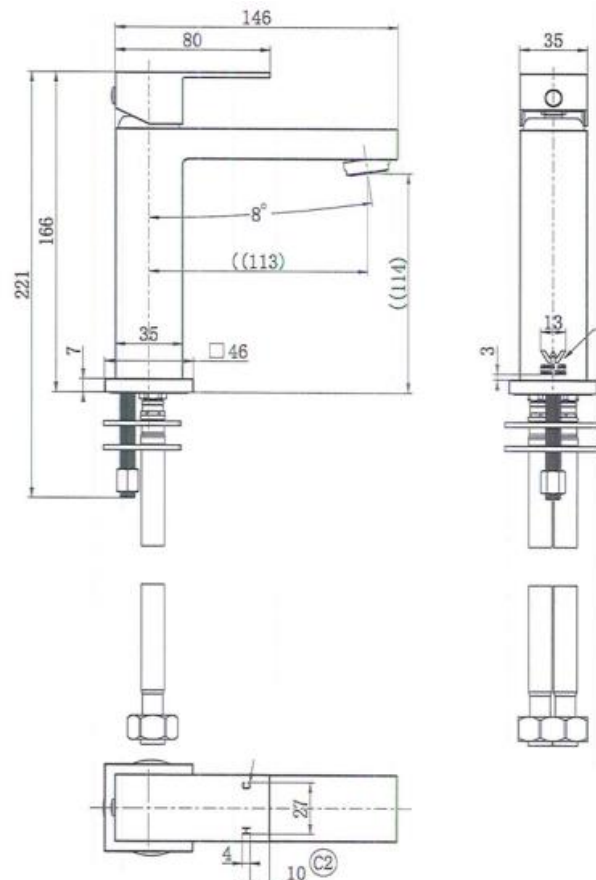

603 Series Sink Mixer

Product Code: T603KM

Features

- Mains pressure only
- Available in Chrome
- Quality cast brass body
- Low lead brass (potable water products)
- Reliable Kerox ceramic cartridges
- 10 workmanship year warranty
- Watermark certification/ WELS rating as applicable

Technical Details

Depth 235mm, Spout 185mm, Height 327mm

Note: all specifications and dimensions are correct at time of publication however are subject to change without notice. Please refer to physical product prior to installation.