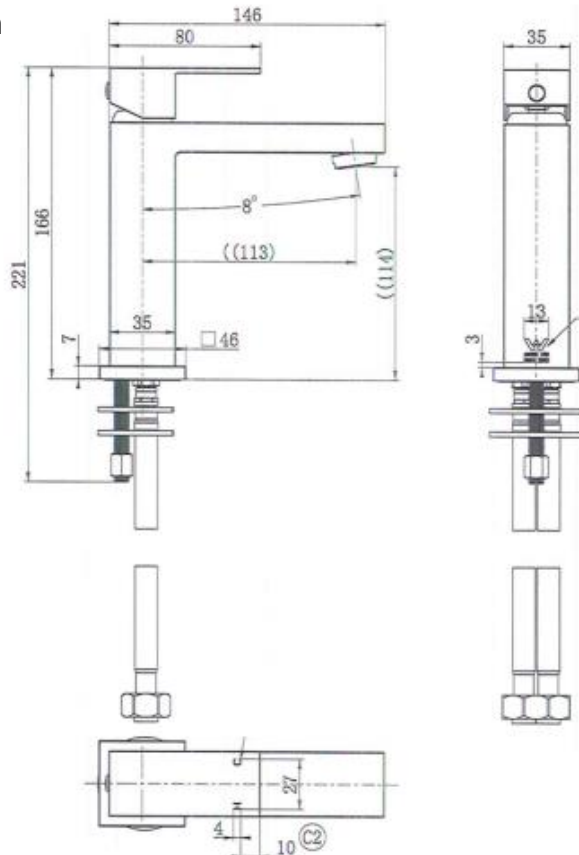

603 Series Basin Mixer

Product Code: T603BM

Features

- Mains pressure only
- Available in Chrome
- Quality cast brass body
- Low lead brass (potable water products)
- Reliable Kerox ceramic cartridges
- 10 workmanship year warranty
- Watermark certification/ WELS rating as applicable

Technical Details

Depth 146mm, Height 166mm, Spout 111mm

Note: all specifications and dimensions are correct at time of publication however are subject to change without notice. Please refer to physical product prior to installation.