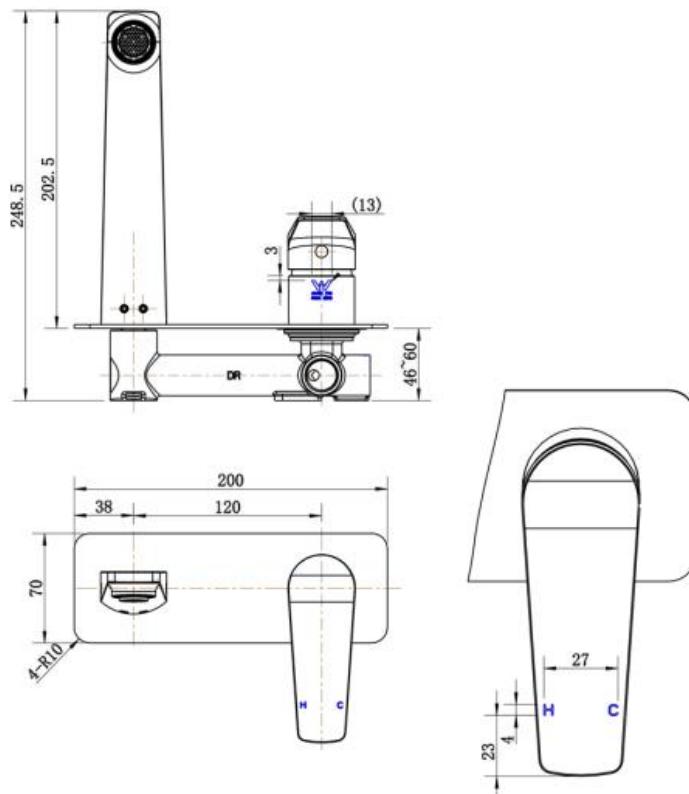

308 Series Wall Basin Mixer

Product Code: T308WB, T308WBN, T308WBG

Features

- Mains pressure only
- Available Colours: Chrome, Black, Gunmetal
- Quality cast brass body
- Low lead brass (potable water products)
- Reliable Kerox ceramic cartridges
- High quality electroplate finish
- 10 workmanship year warranty
- Watermark certification/ WELS rating as applicable

Technical Details

Height 70mm, Width 200mm, Depth 202.5mm,

Note: all specifications and dimensions are correct at time of publication however are subject to change without notice. Please refer to physical product prior to installation.