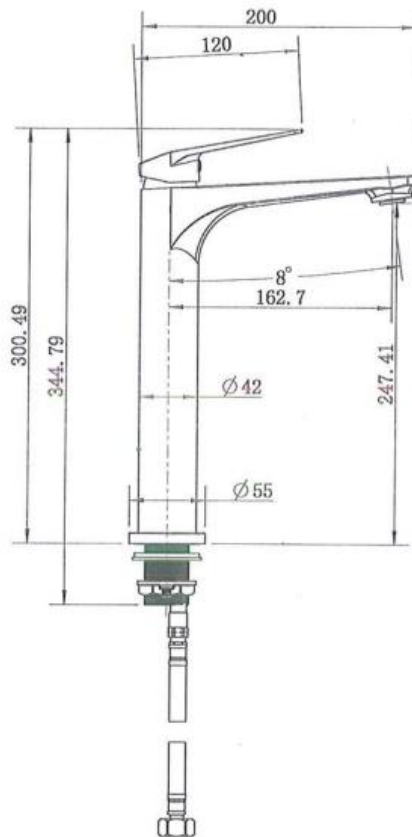

308 Series Tall Basin Mixer

Product Code: T308TM, T308TMN, T308TMGM

Features

- Mains pressure only
- Available Colours: Chrome, Black, Brushed Nickel, Gunmetal, Brushed Bass
- Quality cast brass body
- Low lead brass (potable water products)
- Reliable Wanhai cartridges
- High quality electroplate finish
- 10 workmanship year warranty
- Watermark certification/ WELS rating as applicable

Technical Details

Height 300.49mm, Depth 200mm, Spout 145mm

Note: all specifications and dimensions are correct at time of publication however are subject to change without notice. Please refer to physical product prior to installation.