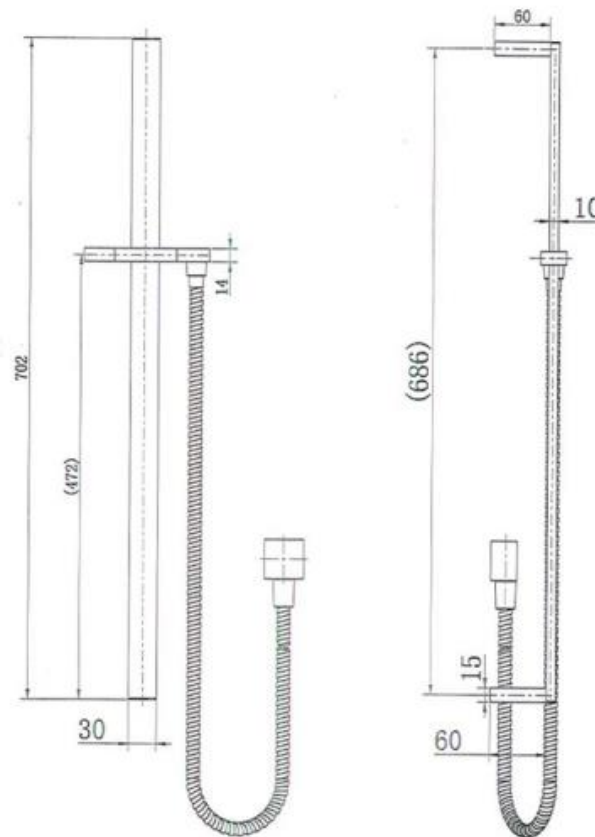

308 Series Slide Shower Set

Product Code: T308SS, T308SSN, T308SSGM

Features

- Mains pressure only
- Available Colours: Chrome, Black, Gunmetal
- Quality cast brass body
- Low lead brass (potable water products)
- Reliable Kerox ceramic cartridges
- High quality electroplate finish
- 10 workmanship year warranty
- Watermark certification/ WELS rating as applicable

Technical Details

Note: all specifications and dimensions are correct at time of publication however are subject to change without notice. Please refer to physical product prior to installation.