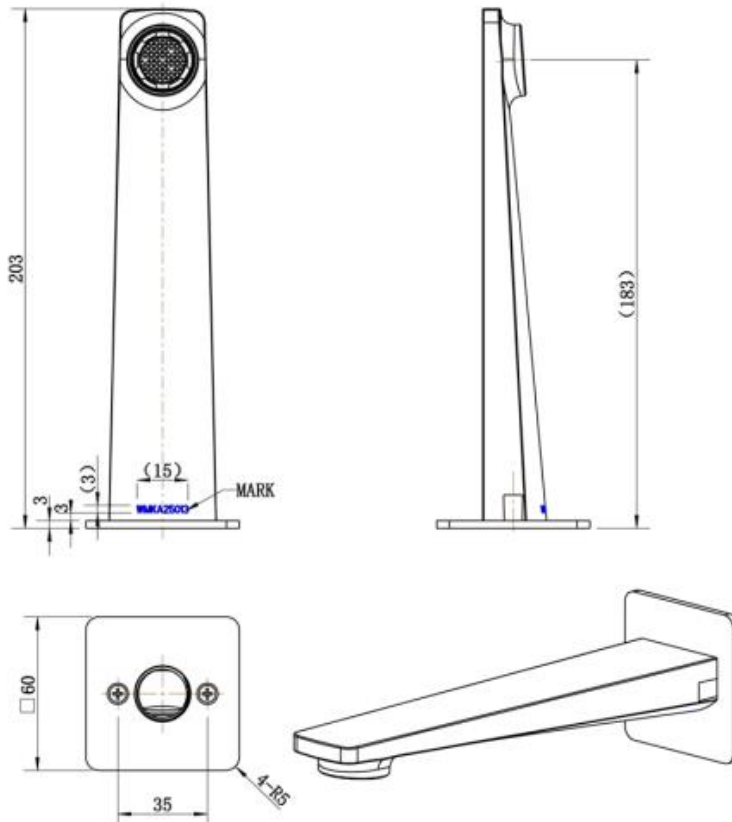

308 Series Spout

Product Code: T308BS, T308BSN, T308BSGM

Features

- Mains pressure only
- Available Colours: Chrome, Black, Gunmetal
- Quality cast brass body
- Low lead brass (potable water products)
- Reliable Kerox ceramic cartridges
- High quality electroplate finish
- 10 workmanship year warranty
- Watermark certification/ WELS rating as applicable

Technical Details

Height 60mm, Depth 203mm, Spout 200mm, Width 60mm

Note: all specifications and dimensions are correct at time of publication however are subject to change without notice. Please refer to physical product prior to installation.