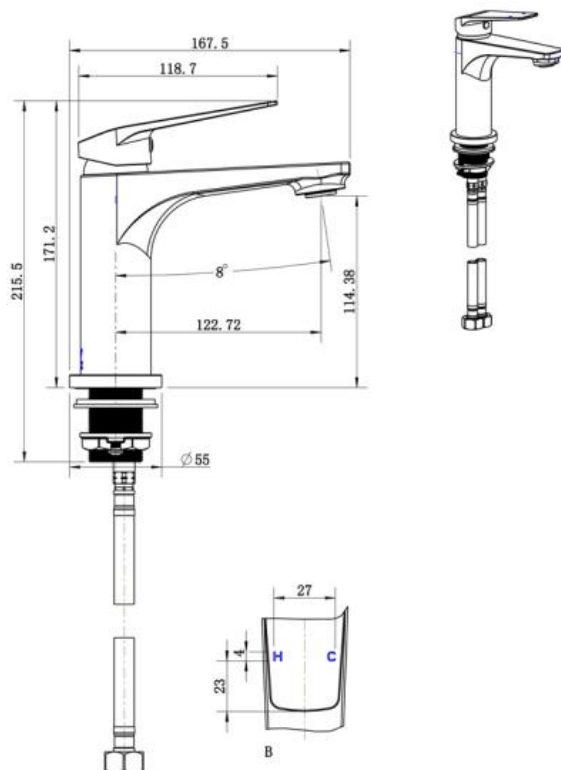

# 308 Series Basin Mixer

Product Code: T308BM, T308BMN, T308BMGM

## Features

- Mains pressure only
- Available Colours: Chrome, Black, Gunmetal
- Quality cast brass body
- Low lead brass (potable water products)
- Reliable Wanhai cartridges
- High quality electroplate finish
- 10 workmanship year warranty
- Watermark certification/ WELS rating as applicable

## Technical Details

Depth 167.5mm, Spout 112.5, Height 171.2mm,

Note: all specifications and dimensions are correct at time of publication however are subject to change without notice. Please refer to physical product prior to installation.