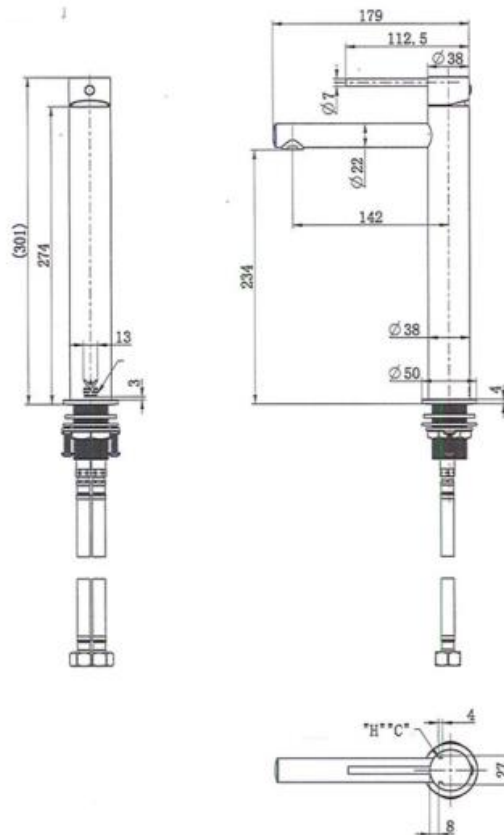

209 Series Tall Basin Mixer

Product Code: T209TM, T209TMN, T209TMBN, T209TMGM, T209TMBB

Features

- Mains pressure only
- Available Colours: Chrome, Black, Brushed Nickel, Gunmetal, Brushed Bass
- Quality cast brass body
- Low lead brass (potable water products)
- Reliable Kerox ceramic cartridges
- High quality electroplate finish
- 10 workmanship year warranty
- Watermark certification/ WELS rating as applicable

Technical Details

Depth 179mm, Height 301mm, Spout 141mm

Note: all specifications and dimensions are correct at time of publication however are subject to change without notice. Please refer to physical product prior to installation.