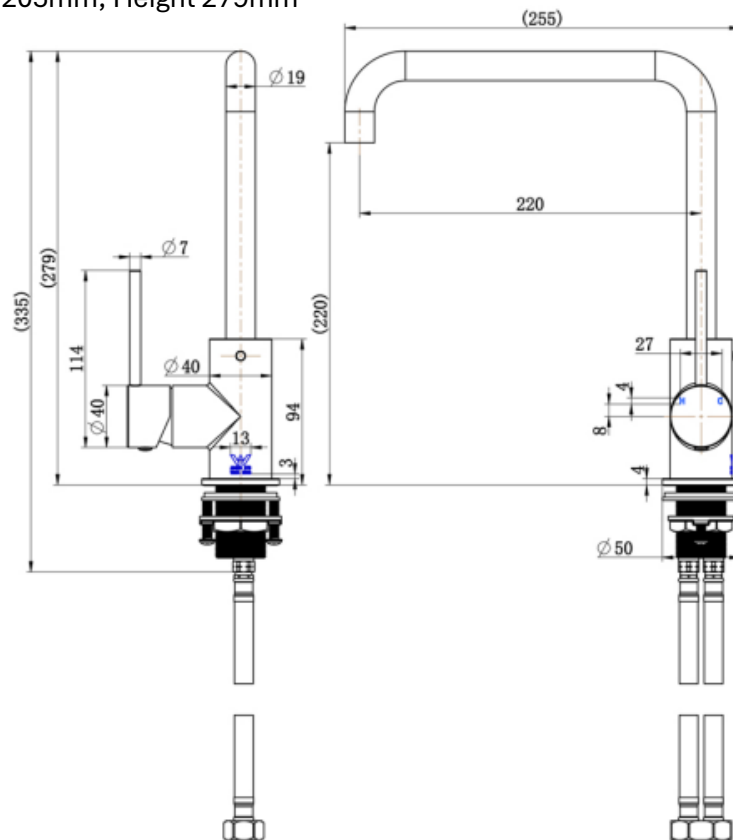

209 Series Sink Mixer

Product Code: T209KT, T209KTN

Features

- Mains pressure only
- Available Colours: Chrome and Black
- Quality cast brass body
- Low lead brass (potable water products)
- Reliable Kerox ceramic cartridges
- High quality electroplate finish
- 10 workmanship year warranty
- Watermark certification/ WELS rating as applicable

Technical Details

Depth 255mm, Spout 205mm, Height 279mm

Note: all specifications and dimensions are correct at time of publication however are subject to change without notice. Please refer to physical product prior to installation.