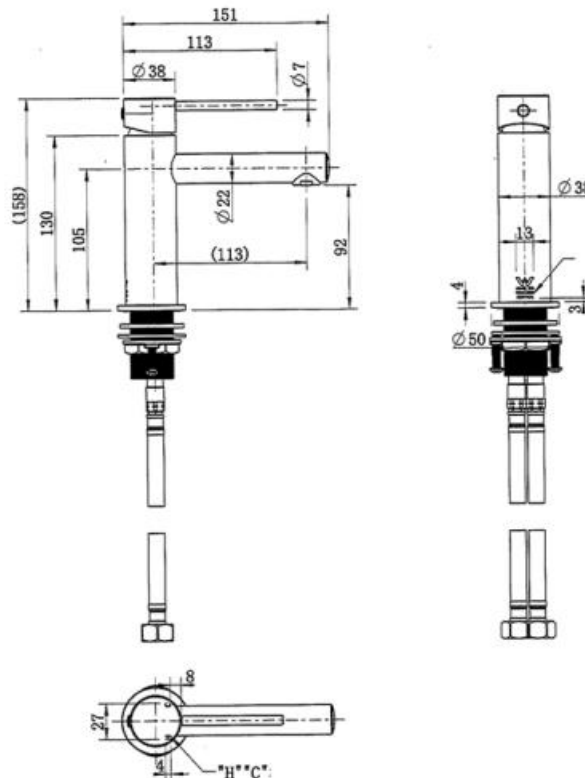

# 209 Series Compact Sink Mixer

Product Code: T209KM, T209KMN

## Features

- Mains pressure only
- Available Colours: Chrome and Black
- Quality cast brass body
- Low lead brass (potable water products)
- Reliable Kerox ceramic cartridges
- High quality electroplate finish
- 10 workmanship year warranty
- Watermark certification/ WELS rating as applicable

## Technical Details

Depth 180mm, Height 210mm, Spout 145mm

Note: all specifications and dimensions are correct at time of publication however are subject to change without notice. Please refer to physical product prior to installation.