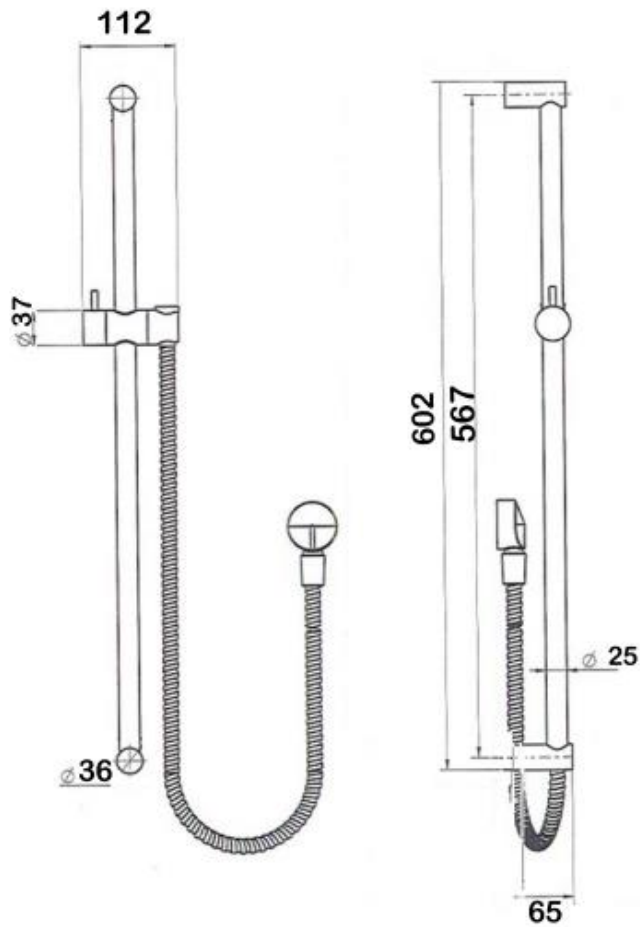

101 Series Slide Shower Set

Product Code: T101SS

Features

- Mains pressure only
- Available in Chrome
- Low lead brass (potable water products)
- Quality ceramic cartridges
- Up to 10 workmanship year warranty
- Watermark certification/ WELS rating as applicable

Technical Details

Note: all specifications and dimensions are correct at time of publication however are subject to change without notice. Please refer to physical product prior to installation.