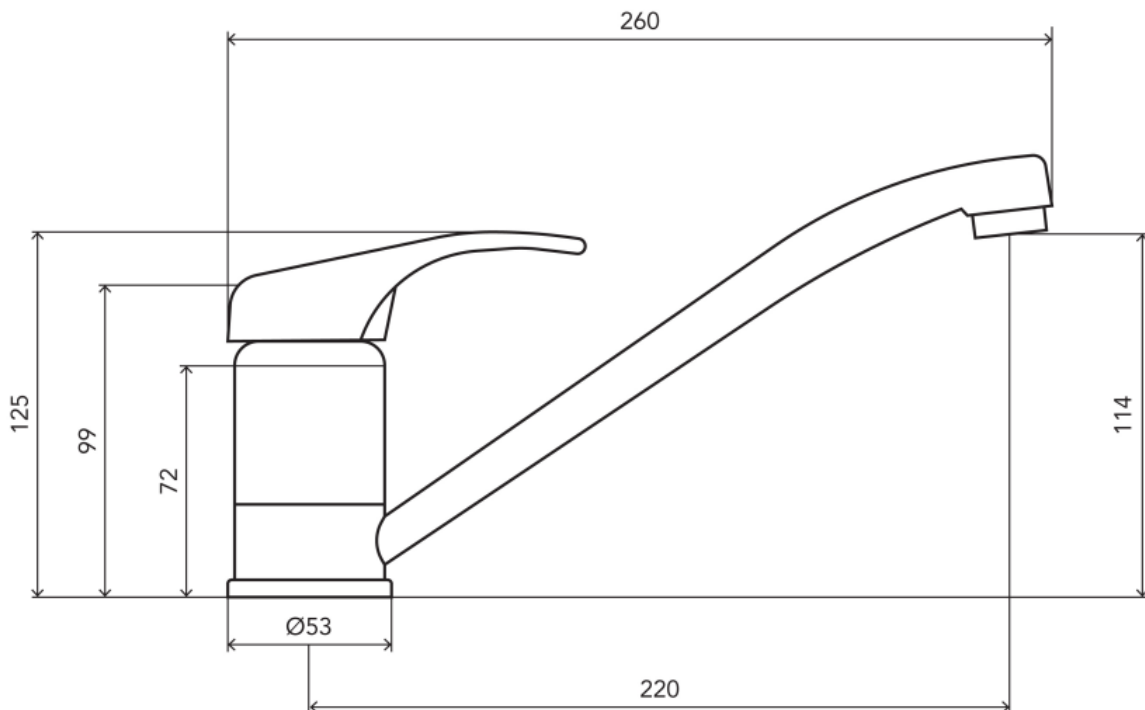

101 Series Sink Mixer

Product Code: T101KM

Features

- Mains pressure only
- Available in Chrome
- Low lead brass (potable water products)
- Quality ceramic cartridges
- Up to 10 workmanship year warranty
- Watermark certification/ WELS rating as applicable

Technical Details

Depth 260mm, Height 125mm, Spout 207mm

Note: all specifications and dimensions are correct at time of publication however are subject to change without notice. Please refer to physical product prior to installation.