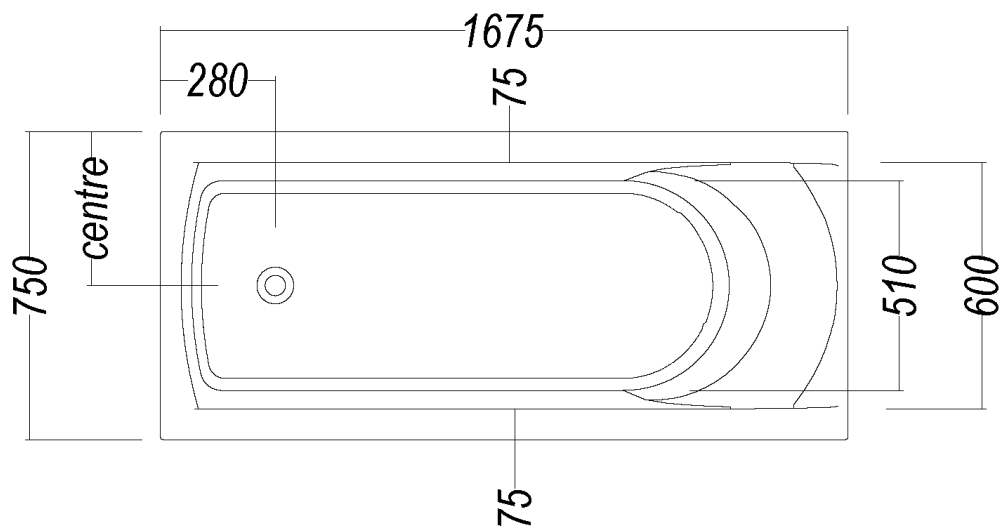

SOLACE Bath

Solace 1675

Factory framed height - 505mm

Internal Depth - 435mm