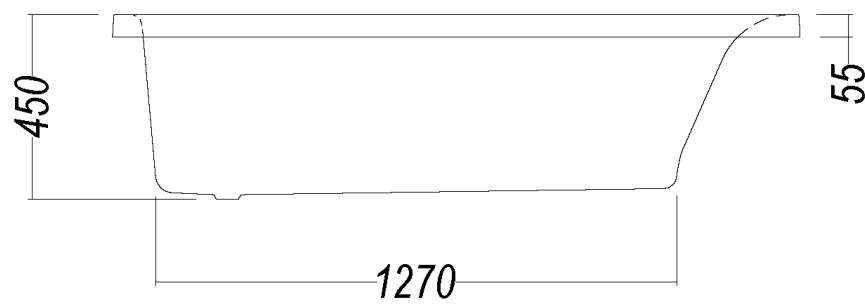

SOLACE Bath

Solace 1675

Factory framed height - 505mm

Internal Depth - 435mm