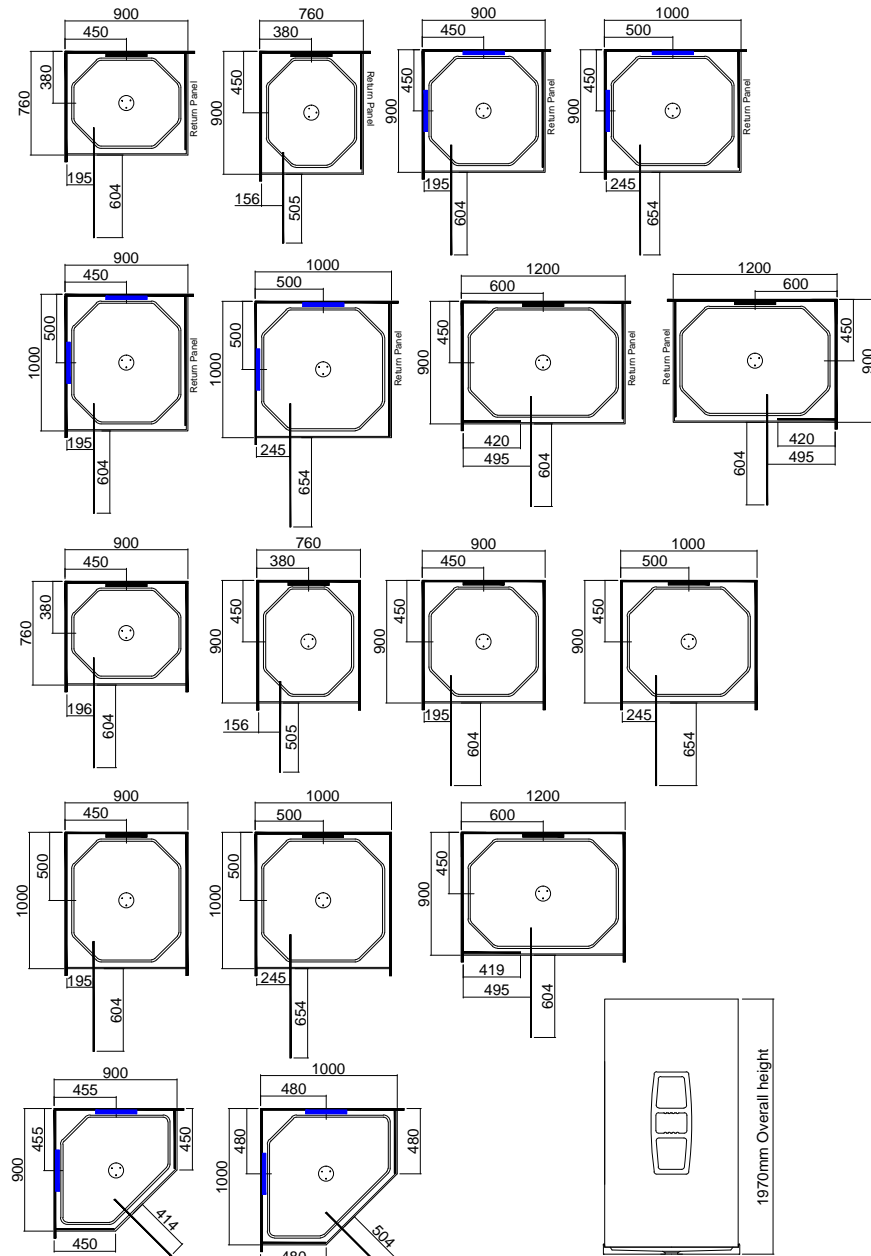

— Shows Alternative Moulded Soap Recess Position Options
 — Only Soap Recess Position Available

SIERRA CORNER WASTE

— Shows Alternative Moulded Soap Recess Position Options
 — Only Soap Recess Position Available

SIERRA CENTRE WASTE