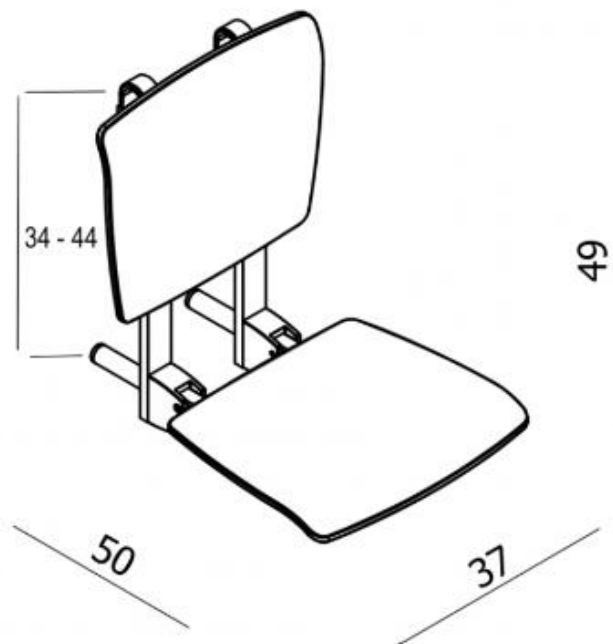

Decor Hanging Shower Seat

Product Code: SSFH370

Features

- High quality polypropylene

Technical Details

Depth 500mm, Height 490mm, Width 370mm

Note: all specifications and dimensions are correct at time of publication however are subject to change without notice. Please refer to physical product prior to installation.