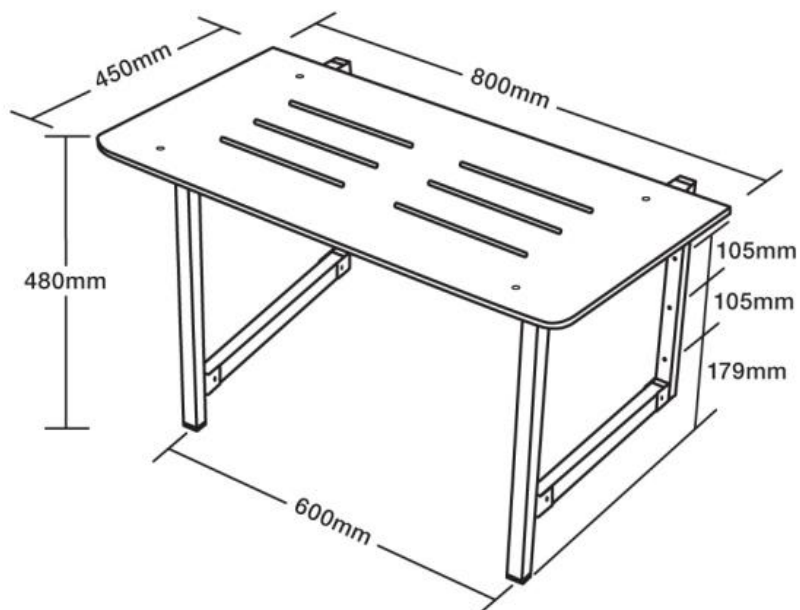

Fold Up Shower Seat

Product Code: SSF800

Features

- NZ Care compliant
- High quality polished stainless steel
- HDPE seat
- Loading of 350kg

Technical Details

Width 800mm, Height 480mm, Depth 450mm

Note: all specifications and dimensions are correct at time of publication however are subject to change without notice. Please refer to physical product prior to installation.