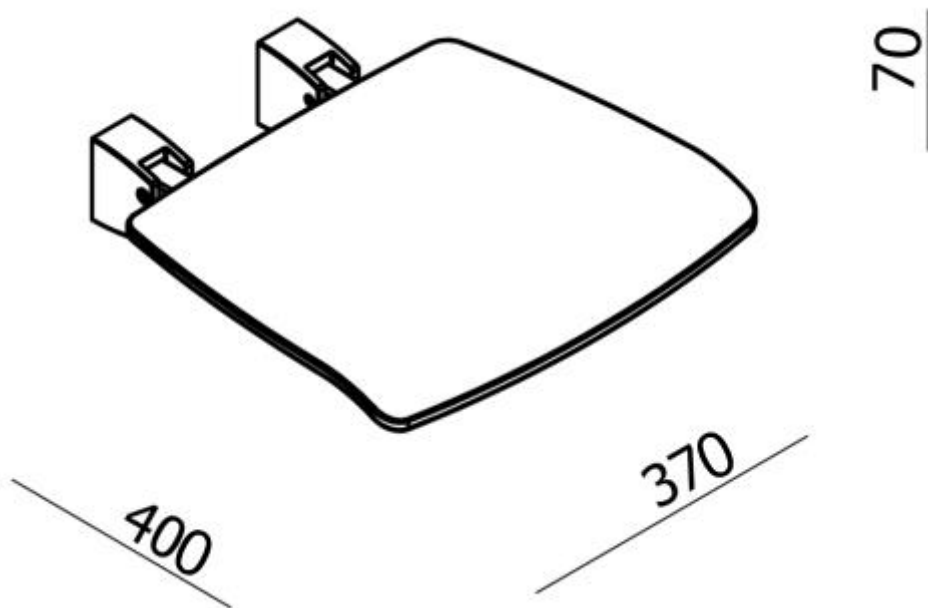

Decor Fold Up Shower Seat 370

Product Code: SSF370

Features

- High quality polypropylene
- Load tested to 200kg

Technical Details

Depth 400mm, Width 370mm, Height 70mm

Note: all specifications and dimensions are correct at time of publication however are subject to change without notice. Please refer to physical product prior to installation.