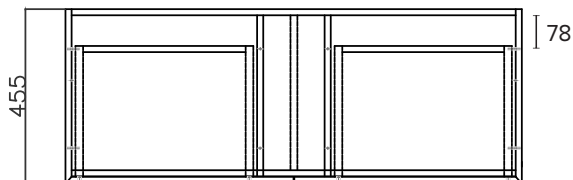

### Features

- Double Height Wall Hung
- 4 Drawers
- Single Basin Cabinet
- Slab Top Options:  
19mm Timber Veneer Plywood Top  
20mm Quartz Top  
20mm Stonecast Top
- Colours: Timber Veneer on Plywood
- Dimensions: H700 x W1200 x D460

### Technical Details

*Note: All measurements shown are in millimetres. Sizes are nominal.*

Divider Basin Cutout

Runner to be hard on base