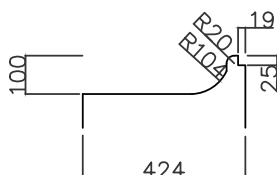

### Quartz & StoneCast Slab Tops

Gloss White with Quartz/StoneCast Top  
**9050GW**

Midnight Stone 20mm Quartz Top  
**MS**

Himalaya 20mm Quartz Top  
**HY**

Gloss White 20mm StoneCast Top  
**SC**

Matte White 20mm StoneCast Top  
**SCMW**

### Technical Details

*Note: All measurements shown are in millimetres. Sizes are nominal.*

Divider Basin Cutout

Runner to be hard on base