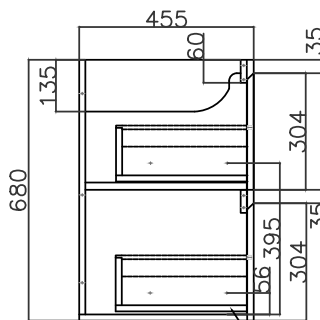

### Features

- Double Height Wall Hung
- 4 Drawers
- Single Basin Cabinet
- Slab Top Options:  
19mm Timber Veneer Plywood Top  
20mm Quartz Top  
20mm Stonecast Top
- Colours: Timber Veneer on Plywood
- Dimensions: H700 x W1200 x D460

### Technical Details

*Note: All measurements shown are in millimetres. Sizes are nominal.*

Divider Basin Cutout

Runner to be hard on base