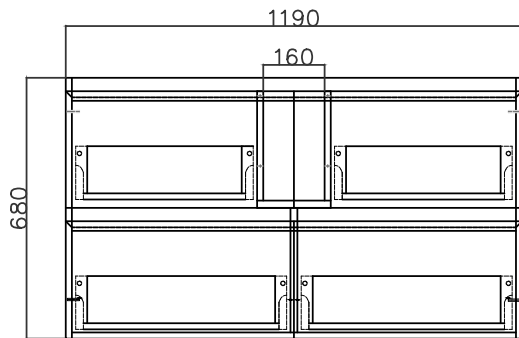

### Technical Details

*Note: All measurements shown are in millimetres. Sizes are nominal.*

Divider Basin Cutout

Runner to be hard on base