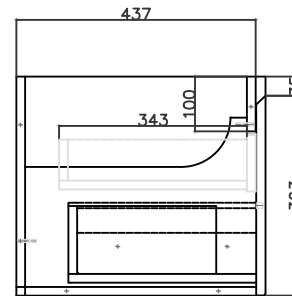

### Features

- Wall Hung
- Double Basin Cabinet
- 2 Drawer
- Slab Top Options:
  - 19mm Timber Veneer Plywood Top
  - 20mm Quartz Top
  - 20mm Stonecast Top
- Colours: Timber Veneer on Plywood
- Dimensions: H420 x W1200 x D460

### Technical Details

*Note: All measurements shown are in millimetres. Sizes are nominal.*

FRONT VIEW

SIDE VIEW

TOP VIEW