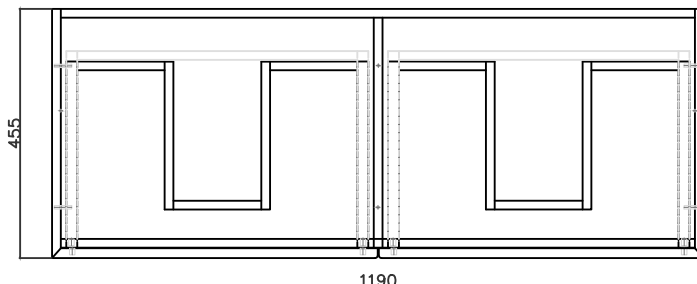

### Features

- Wall Hung
- Double Basin Cabinet
- 2 Drawer
- Slab Top Options:
  - 19mm Timber Veneer Plywood Top
  - 20mm Quartz Top
  - 20mm Stonecast Top
- Colours: Timber Veneer on Plywood
- Dimensions: H420 x W1200 x D460

### Technical Details

*Note: All measurements shown are in millimetres. Sizes are nominal.*

FRONT VIEW

SIDE VIEW

TOP VIEW