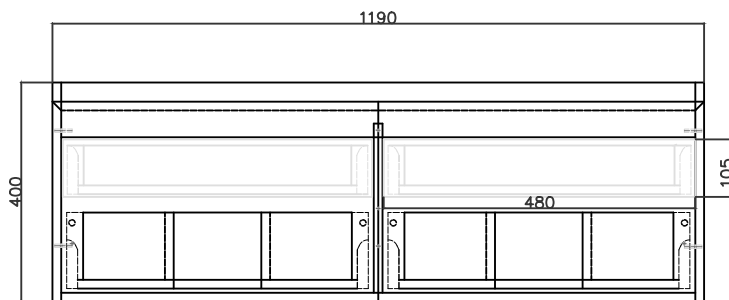

### Features

- Wall Hung
- Double Basin Cabinet
- 2 Drawer
- Slab Top Options:
  - 19mm Timber Veneer Plywood Top
  - 20mm Quartz Top
  - 20mm Stonecast Top
- Colours: Timber Veneer on Plywood
- Dimensions: H420 x W1200 x D460

### Technical Details

*Note: All measurements shown are in millimetres. Sizes are nominal.*

FRONT VIEW

SIDE VIEW

TOP VIEW