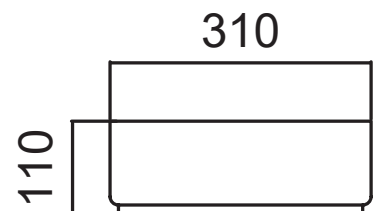

Quarto Round 310

Vitreous China

White: 7331

Matte Black: 7331B

W310 x H110