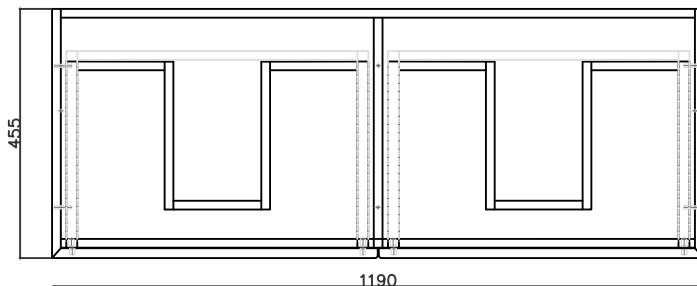

SPECIFICATION SHEET

Ravani 1200mm 2 Drawer Wall Cabinet, Double Basin

Features

- Wall Hung
- Double Basin Cabinet
- 2 Drawer
- Slab Top Options:
  19mm Timber Veneer Plywood Top
  20mm Quartz Top
  20mm Stonecast Top
- Colours: Timber Veneer on Plywood
- Dimensions: H420 x W1200 x D460

Cabinet Colour Options

Quartz & StoneCast Slab Tops

Note: To order a Quartz or StoneCast Slab Top, add the slab top code to the cabinet code

Technical Details

Note: All measurements shown are in millimetres. Sizes are nominal.

TOP VIEW