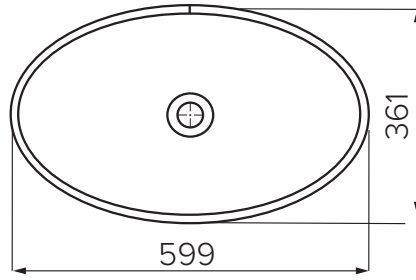

SPECIFICATION SHEET

Vessel Basin Options

Harper Oval

Mineral Composite
White: 7380
Matte White: 7380MW

L599 X W361 X H160