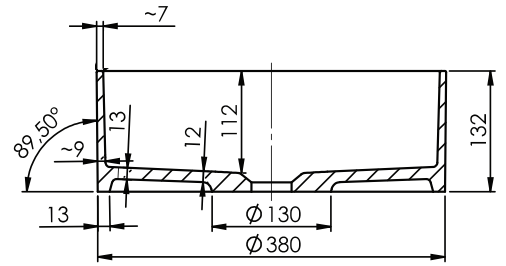

Matte Black: 7331B

W310 x H110

SPECIFICATION SHEET

Vessel Basin Options

Maya Round

Mineral Composite
White: 7382

380L x 380W x 132H

Note: Not available with a slab top centre tap hole position

Maya Square Slim

Mineral Composite
White: 7381

400L x 400W x 140H

Note: Not available with a slab top centre tap hole position

Maya Square Elite

Mineral Composite
White: 7383

414L x 414W x 152H

Note: Not available with a slab top centre tap hole position