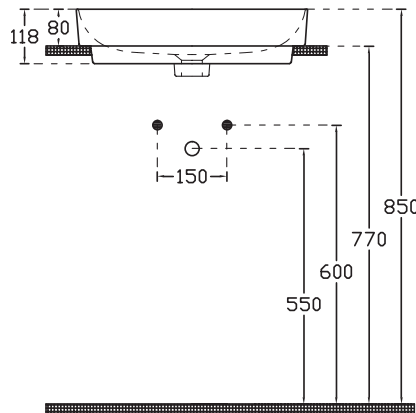

L355 X W355 X H120

SPECIFICATION SHEET

Vessel Basin Options

Quarto Round 410

Vitreous China

White: 7350

Matte Black: 7350B

W410 x H125

Maya Square Slim

Mineral Composite
White: 7381

400L x 400W x 140H

Note: Not available with a slab top centre tap hole position

Maya Square Elite

Mineral Composite
White: 7383

414L x 414W x 152H

Note: Not available with a slab top centre tap hole position

SPECIFICATION SHEET

Vessel Basin Options

Harper Oval

Mineral Composite
White: 7380
Matte White: 7380MW

L599 X W361 X H160

Washington

Mineral Composite
White: 7384
Matte White: 7384MW

600L x 360W x 150H

Ravani Semi-Recessed Rectangular Basin

Vitreous China
7326

W380 x L500 x H100

Note: Not available with a Quartz Slab Top