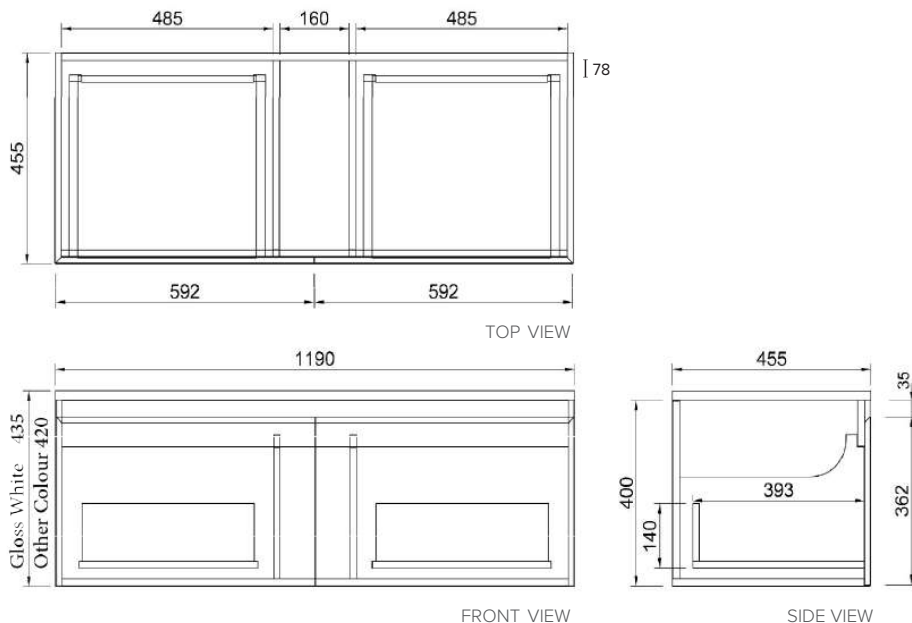

SPECIFICATION SHEET

Ravani 1200mm 2 Drawer Wall Cabinet, Single Basin

Features

- Wall Hung
- Single Basin Cabinet
- 2 Drawer
- Slab Top Options:
19mm Timber Veneer Plywood Top
20mm Quartz Top
20mm Stonecast Top
- Colours: Timber Veneer on Plywood
- Dimensions: H420 x W1200 x D460

Note: All measurements shown are in millimetres. Sizes are nominal.

SPECIFICATION SHEET

Ravani 1200mm 2 Drawer Wall Cabinet, Double Basin

Features

- Wall Hung
- Double Basin Cabinet
- 2 Drawer
- Slab Top Options:
19mm Timber Veneer Plywood Top
20mm Quartz Top
20mm Stonecast Top
- Colours: Timber Veneer on Plywood
- Dimensions: H420 x W1200 x D460