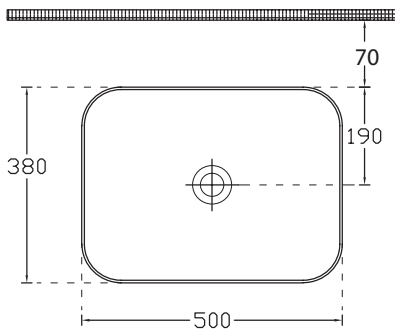

Matte Black: 7331B

W310 x H110

SPECIFICATION SHEET

Vessel Basin Options

Maya Round

Mineral Composite
White: 7382

380L x 380W x 132H

Note: Not available with a slab top centre tap hole position

Maya Square Slim

Mineral Composite
White: 7381

400L x 400W x 140H

Note: Not available with a slab top centre tap hole position

Maya Square Elite

Mineral Composite
White: 7383

414L x 414W x 152H

Note: Not available with a slab top centre tap hole position

SPECIFICATION SHEET

Vessel Basin Options

Harper Oval

Mineral Composite
White: 7380
Matte White: 7380MW

L599 X W361 X H160

Washington

Mineral Composite
White: 7384
Matte White: 7384MW

600L x 360W x 150H

Ravani Semi-Recessed Rectangular Basin

Vitreous China
7326

W380 x L500 x H100

Note: Not available with a Quartz Slab Top