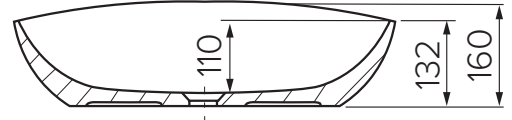

SPECIFICATION SHEET

Vessel Basin Options

Harper Oval

Mineral Composite
White: 7380
Matte White: 7380MW

L599 X W361 X H160