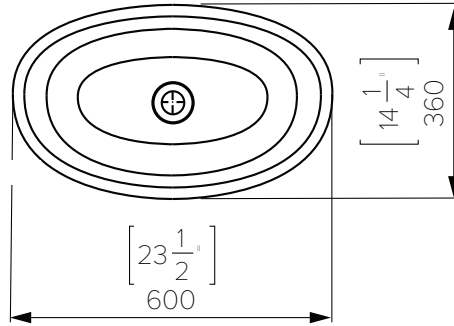

Washington

Mineral Composite
White: 7384
Matte White: 7384MW

600L x 360W x 150H