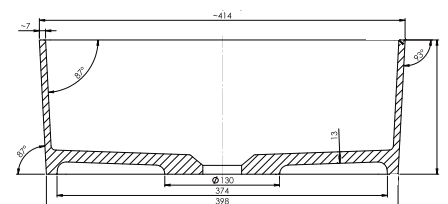

Maya Square Slim

Mineral Composite
White: 7381

400L x 400W x 140H

Note: Not available with a slab top centre tap hole position

Maya Square Elite

Mineral Composite
White: 7383

414L x 414W x 152H

Note: Not available with a slab top centre tap hole position