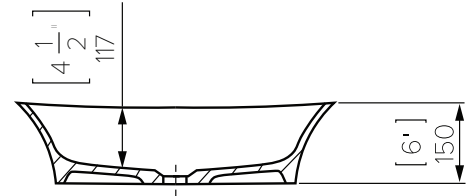

Washington

Mineral Composite
White: 7384
Matte White: 7384MW

600L x 360W x 150H