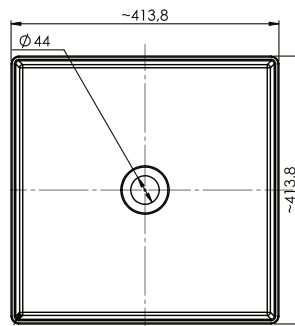

L355 X W355 X H120

SPECIFICATION SHEET

Vessel Basin Options

Quarto Round 410

Vitreous China

White: 7350

Matte Black: 7350B

W410 x H125

Matte Black: 7331B

W310 x H110

SPECIFICATION SHEET

Vessel Basin Options

Maya Round

Mineral Composite
White: 7382

380L x 380W x 132H

Note: Not available with a slab top centre tap hole position

Maya Square Slim

Mineral Composite
White: 7381

400L x 400W x 140H

Note: Not available with a slab top centre tap hole position

Maya Square Elite

Mineral Composite
White: 7383

414L x 414W x 152H

Note: Not available with a slab top centre tap hole position