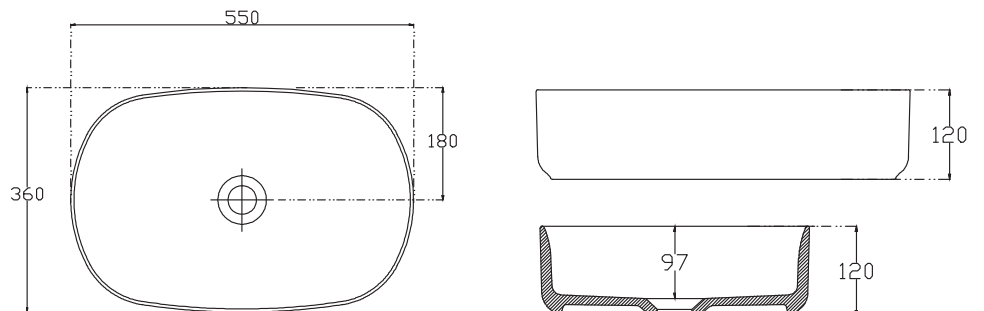

Toni Oval

Vitreous China
Gloss White: 7440GW
Matte White: 7440MW
Salmon: 7440SL
Mint: 7440MT
Taupe: 7440TP
Matte Black: 7440MB
Anthracite: 7440AT
Royal Blue: 7440RB
Emerald Green: 7440EG