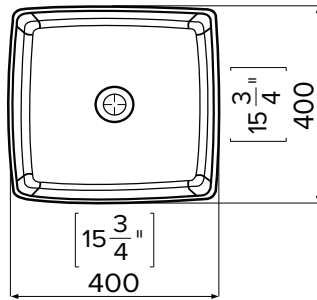

L355 X W355 X H120

SPECIFICATION SHEET

Vessel Basin Options

Quarto Round 410

Vitreous China

White: 7350

Matte Black: 7350B

W410 x H125

Matte Black: 7331B

W310 x H110

SPECIFICATION SHEET

Vessel Basin Options

Maya Round

Mineral Composite
White: 7382

380L x 380W x 132H

Note: Not available with a slab top centre tap hole position

Maya Square Slim

Mineral Composite
White: 7381

400L x 400W x 140H

Note: Not available with a slab top centre tap hole position

Maya Square Elite

Mineral Composite
White: 7383

414L x 414W x 152H

Note: Not available with a slab top centre tap hole position