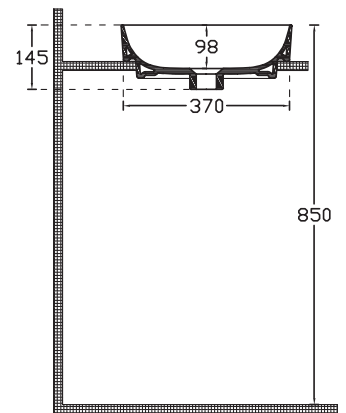

L355 X W355 X H120

SPECIFICATION SHEET

Vessel Basin Options

Quarto Round 410

Vitreous China

White: 7350

Matte Black: 7350B

W410 x H125

Maya Square Slim

Mineral Composite
White: 7381

400L x 400W x 140H

Note: Not available with a slab top centre tap hole position

Maya Square Elite

Mineral Composite
White: 7383

414L x 414W x 152H

Note: Not available with a slab top centre tap hole position

SPECIFICATION SHEET

Vessel Basin Options

Harper Oval

Mineral Composite
White: 7380
Matte White: 7380MW

L599 X W361 X H160

Washington

Mineral Composite
White: 7384
Matte White: 7384MW

600L x 360W x 150H

Ravani Semi-Recessed Rectangular Basin

Vitreous China
7326

W380 x L500 x H100

Note: Not available with a Quartz Slab Top