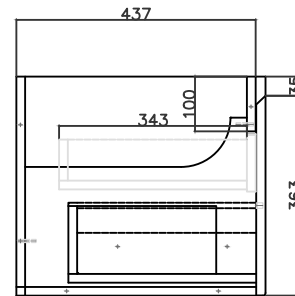

SPECIFICATION SHEET

Ravani 1200mm 2 Drawer Wall Cabinet, Double Basin

Features

- Wall Hung
- Double Basin Cabinet
- 2 Drawer
- Slab Top Options:
  19mm Timber Veneer Plywood Top
  20mm Quartz Top
  20mm Stonecast Top
- Colours: Timber Veneer on Plywood
- Dimensions: H420 x W1200 x D460

Cabinet Colour Options

Quartz & StoneCast Slab Tops

Note: To order a Quartz or StoneCast Slab Top, add the slab top code to the cabinet code

Technical Details

Note: All measurements shown are in millimetres. Sizes are nominal.

SIDE VIEW