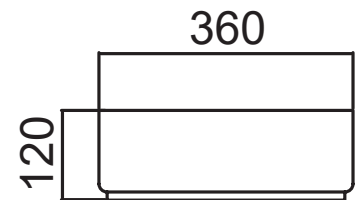

L355 X W355 X H120

SPECIFICATION SHEET

Vessel Basin Options

Quarto Round 410

Vitreous China

White: 7350

Matte Black: 7350B

W410 x H125

Note: Not available with a slab top centre tap hole position

Quarto Round 360

Vitreous China

Matte Black: 7332B

W360 x H120

Quarto Round 310

Vitreous China

White: 7331