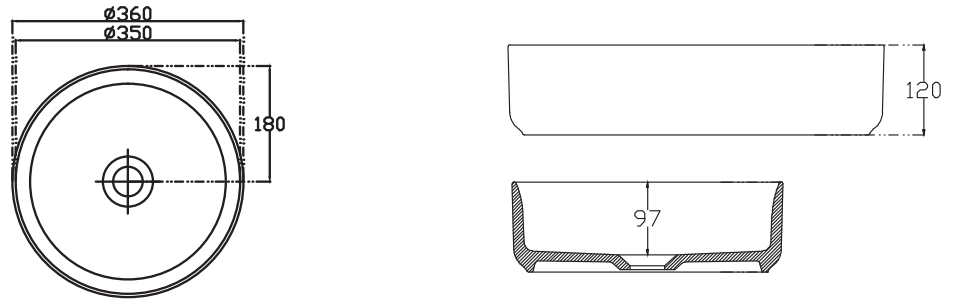

Toni Round 360

Vitreous China
Gloss White: 7432GW
Matte White: 7432MW
Salmon: 7432SL
Mint: 7432MT
Taupe: 7432TP
Matte Black: 7432MB
Anthracite: 7432AT
Royal Blue: 7432RB
Emerald Green: 7432EG