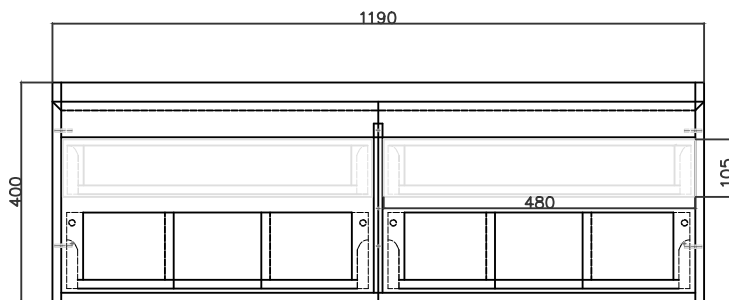

Technical Details

Note: All measurements shown are in millimetres. Sizes are nominal.

FRONT VIEW