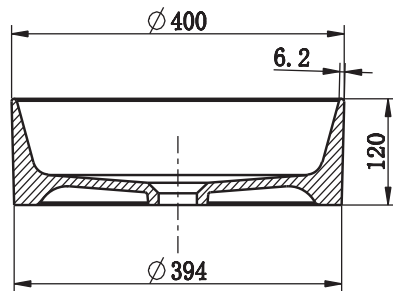

L355 X W355 X H120

SPECIFICATION SHEET

Vessel Basin Options

Quarto Round 410

Vitreous China

White: 7350

Matte Black: 7350B

W410 x H125

Note: Not available with a slab top centre tap hole position

Quarto Round 360

Vitreous China

Matte Black: 7332B

W360 x H120

Quarto Round 310

Vitreous China

White: 7331