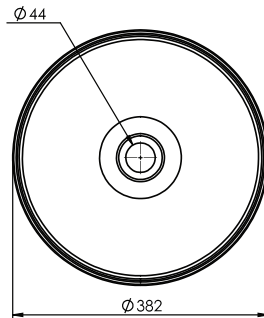

L355 X W355 X H120

SPECIFICATION SHEET

Vessel Basin Options

Quarto Round 410

Vitreous China

White: 7350

Matte Black: 7350B

W410 x H125

Note: Not available with a slab top centre tap hole position

Quarto Round 360

Vitreous China

Matte Black: 7332B

W360 x H120

Quarto Round 310

Vitreous China

White: 7331

Matte Black: 7331B

W310 x H110

SPECIFICATION SHEET

Vessel Basin Options

Maya Round

Mineral Composite
White: 7382

380L x 380W x 132H

Note: Not available with a slab top centre tap hole position

Maya Square Slim

Mineral Composite
White: 7381

400L x 400W x 140H

Note: Not available with a slab top centre tap hole position

Maya Square Elite

Mineral Composite
White: 7383

414L x 414W x 152H

Note: Not available with a slab top centre tap hole position