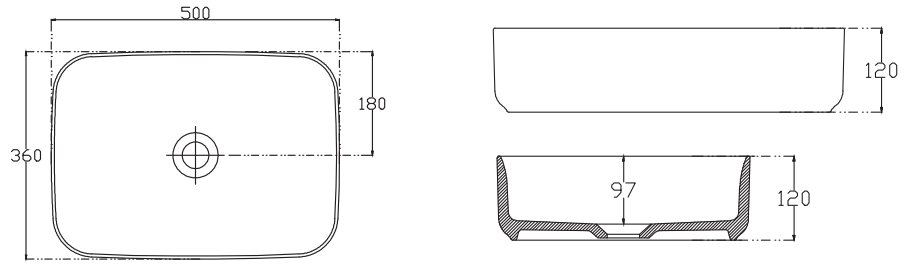

Note: All measurements shown are in millimetres. Sizes are nominal.

FRONT VIEW

SIDE VIEW

TOP VIEW

SPECIFICATION SHEET

Vessel Basin Options

Toni Rectangular

Vitreous China
Gloss White: 7430GW
Matte White: 7430MW
Salmon: 7430SL
Mint: 7430MT
Taupe: 7430TP
Matte Black: 7430MB
Anthracite: 7430AT
Royal Blue: 7430RB
Emerald Green: 7430EG