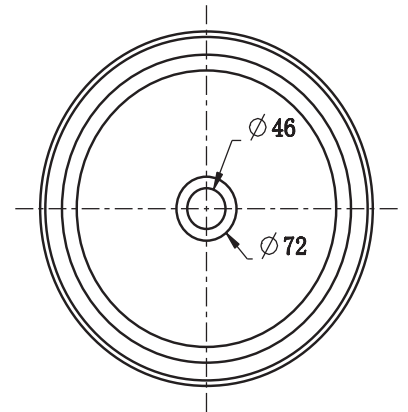

L355 X W355 X H120

SPECIFICATION SHEET

Vessel Basin Options

Quarto Round 410

Vitreous China

White: 7350

Matte Black: 7350B

W410 x H125

Note: Not available with a slab top centre tap hole position

Quarto Round 360

Vitreous China

Matte Black: 7332B

W360 x H120

Quarto Round 310

Vitreous China

White: 7331