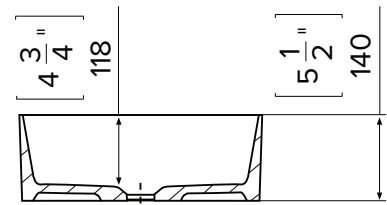

Matte Black: 7331B

W310 x H110

SPECIFICATION SHEET

Vessel Basin Options

Maya Round

Mineral Composite
White: 7382

380L x 380W x 132H

Note: Not available with a slab top centre tap hole position

Maya Square Slim

Mineral Composite
White: 7381

400L x 400W x 140H

Note: Not available with a slab top centre tap hole position

Maya Square Elite

Mineral Composite
White: 7383

414L x 414W x 152H

Note: Not available with a slab top centre tap hole position