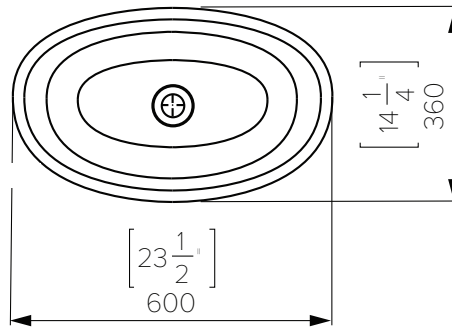

Washington

Mineral Composite

White: 7384

Matte White: 7384MW

600L x 360W x 150H