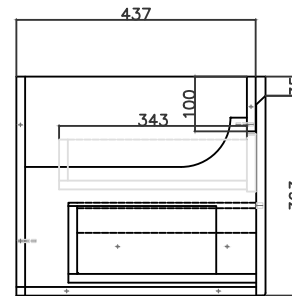

### Technical Details

*Note: All measurements shown are in millimetres. Sizes are nominal.*

### Features

- Wall Hung
- Double Basin Cabinet
- 2 Drawer
- Slab Top Options:
  - 19mm Timber Veneer Plywood Top
  - 20mm Quartz Top
  - 20mm Stonecast Top
- Colours: Timber Veneer on Plywood
- Dimensions: H420 x W1200 x D460

### Technical Details

*Note: All measurements shown are in millimetres. Sizes are nominal.*

FRONT VIEW

SIDE VIEW

TOP VIEW