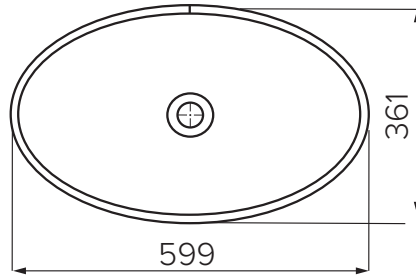

SPECIFICATION SHEET

Vessel Basin Options

Harper Oval

Mineral Composite

White: 7380

Matte White: 7380MW

L599 X W361 X H160