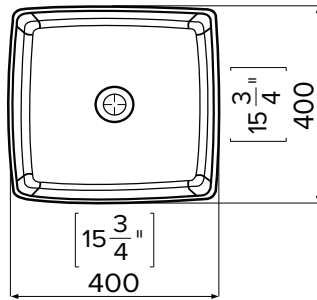

### Maya Round

Mineral Composite  
White: 7382

380L x 380W x 132H

Note: Not available with a slab top centre tap hole position

### Maya Square Slim

Mineral Composite  
White: 7381

400L x 400W x 140H

Note: Not available with a slab top centre tap hole position