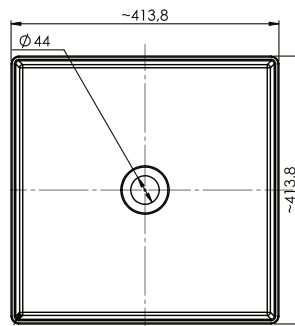

### Maya Round

Mineral Composite  
White: 7382

380L x 380W x 132H

Note: Not available with a slab top centre tap hole position

### Maya Square Slim

Mineral Composite  
White: 7381

400L x 400W x 140H

Note: Not available with a slab top centre tap hole position

### Maya Square Elite

Mineral Composite  
White: 7383

414L x 414W x 152H

Note: Not available with a slab top centre tap hole position