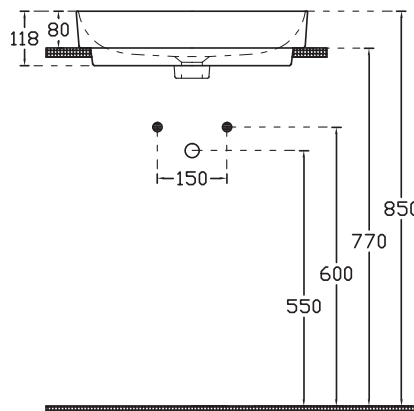

### Technical Details

*Note: All measurements shown are in millimetres. Sizes are nominal.*

FRONT VIEW

SIDE VIEW

TOP VIEW

### Ravani Semi-Recessed Rectangular Basin

Vitreous China

7326

W380 x L500 x H100

Note: Not available with a Quartz Slab Top