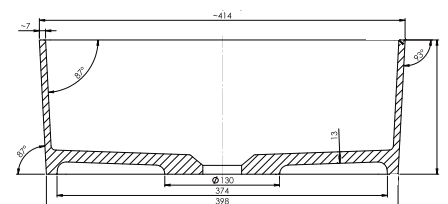

Maya Square Elite

Mineral Composite
White: 7383

414L x 414W x 152H

Note: Not available with a slab top centre tap hole position