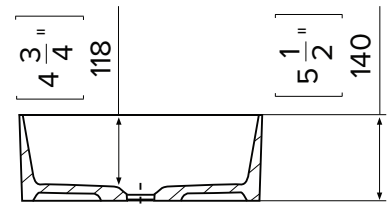

Maya Square Slim

Mineral Composite
White: 7381

400L x 400W x 140H

Note: Not available with a slab top centre tap hole position