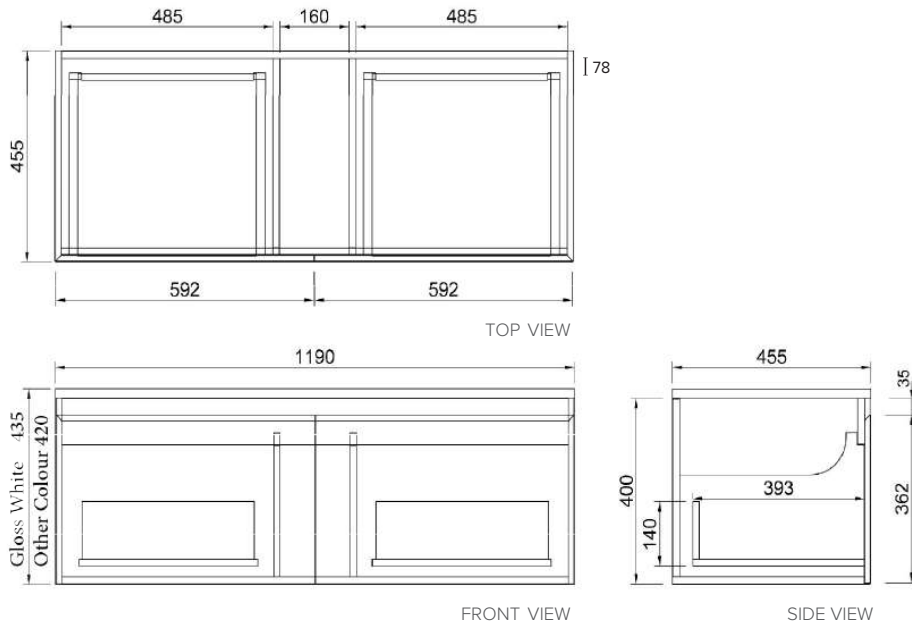

### Features

- Wall Hung
- Single Basin Cabinet
- 2 Drawer
- Slab Top Options:  
19mm Timber Veneer Plywood Top  
20mm Quartz Top  
20mm Stonecast Top
- Colours: Timber Veneer on Plywood
- Dimensions: H420 x W1200 x D460

### Technical Details

*Note: All measurements shown are in millimetres. Sizes are nominal.*