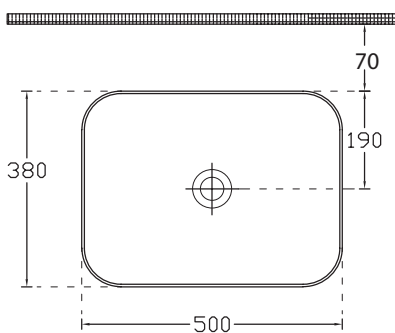

### Ravani Semi-Recessed Rectangular Basin

Vitreous China

7326

W380 x L500 x H100

Note: Not available with a Quartz Slab Top