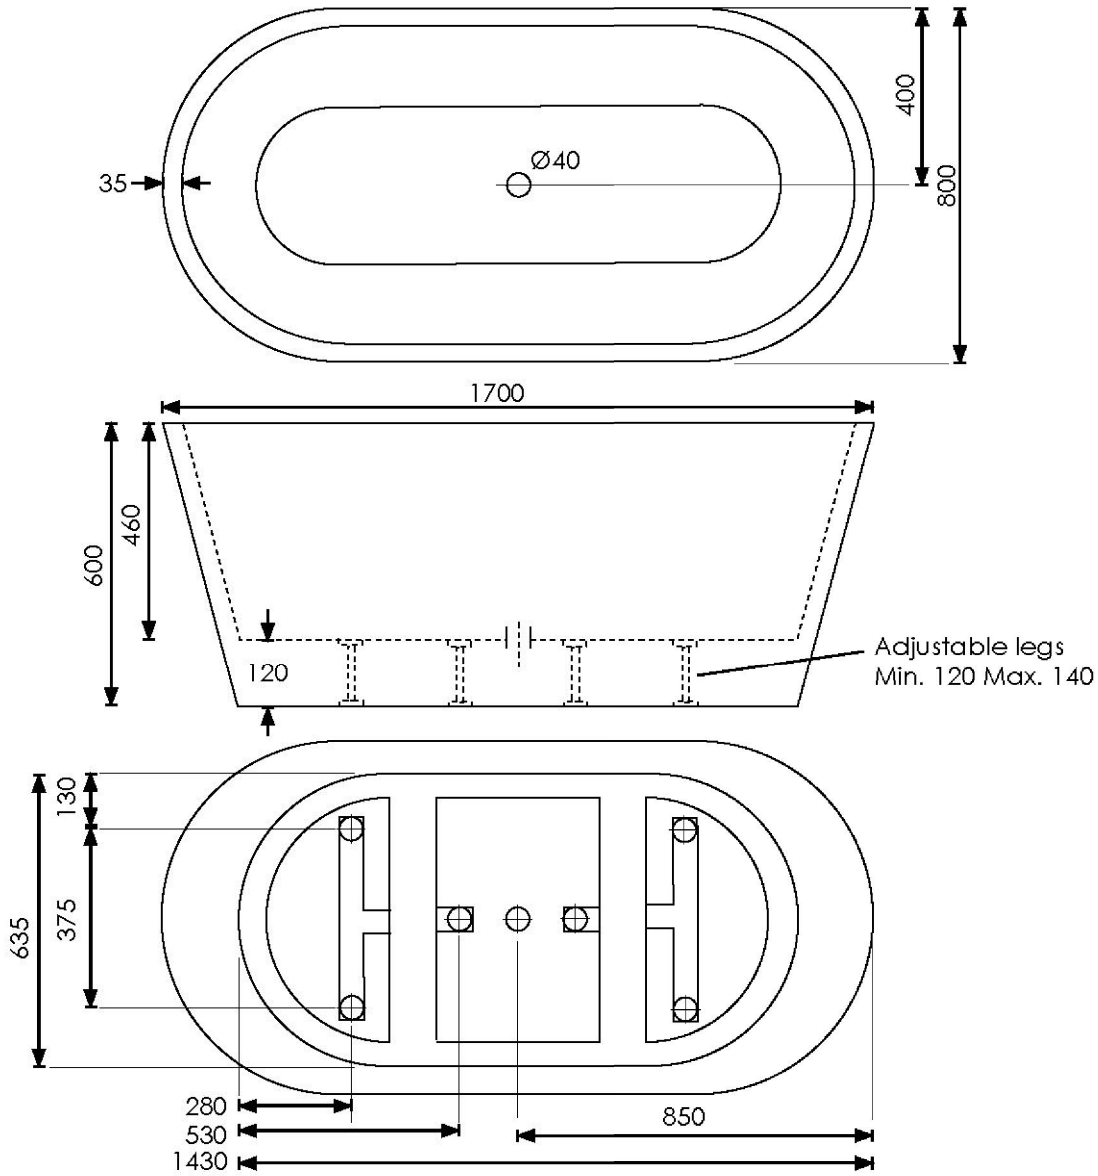

SPECIFICATION SHEET

Rio 1700 Freestanding Bath

Product: Rio 1700 Freestanding Bath
 Size: L1700 X W800 X D600
 Capacity: 276 Litres
 Weight: 47KG
 Requires: 40mm waste (Not included)
 Colour / Code: RIOW RIOBW

*Disclaimer: Measurements are nominal.

© 2016 Newtech. All rights reserved.