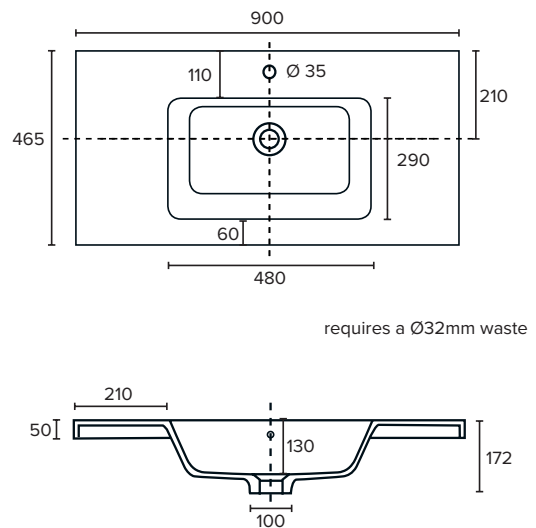

SPECIFICATION SHEET

Qube 900mm 2 Door, 2 Drawer Floor Vanity

Features

- Floorstanding
- 2 Drawers
- 2 Doors
- Single Basin
- Laminate Woodgrain & Solid Colours on MR Board
- Dimensions: H820 x W900 x D465

Colour Options with Code

Technical Details

Note: All measurements shown are in millimetres. Sizes are nominal.

SPECIFICATION SHEET

900mm Basin Options

Via

StoneCast with overflow
 Gloss White - VIA
 Matte White - VIAMW

W900 x D460 x H20

Ponti

StoneCast with overflow
 Gloss White - PO

W904 x D460 x H50

Ari

StoneCast with overflow
 Gloss White - VA

W900 x D465 x H50

SPECIFICATION SHEET

900mm Basin Options

Clasico

Vitreous China with overflow
Gloss White - VC

W910 x D465 x H20

Vercelli

Vitreous China with overflow
Gloss White - VE

W915 x D465 x H15