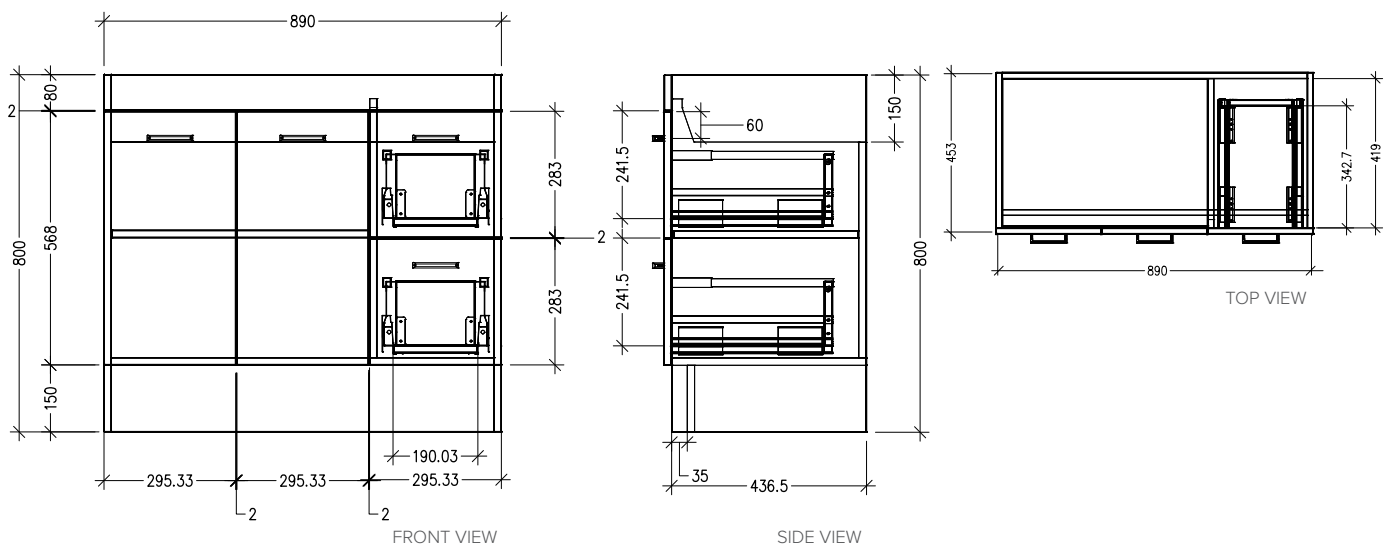

SPECIFICATION SHEET

Qube 900mm 2 Door, 2 Drawer Floor Vanity

Features

- Floorstanding
- 2 Drawers
- 2 Doors
- Single Basin
- Laminate Woodgrain & Solid Colours on MR Board
- Dimensions: H820 x W900 x D465

Colour Options with Code

Technical Details

Note: All measurements shown are in millimetres. Sizes are nominal.

SPECIFICATION SHEET

900mm Basin Options

Via

StoneCast with overflow
 Gloss White - VIA
 Matte White - VIAMW

W900 x D460 x H20

Ponti

StoneCast with overflow
 Gloss White - PO

W904 x D460 x H50

Ari

StoneCast with overflow
 Gloss White - VA

W900 x D465 x H50

SPECIFICATION SHEET

900mm Basin Options

Clasico

Vitreous China with overflow
Gloss White - VC

W910 x D465 x H20

Vercelli

Vitreous China with overflow
Gloss White - VE

W915 x D465 x H15