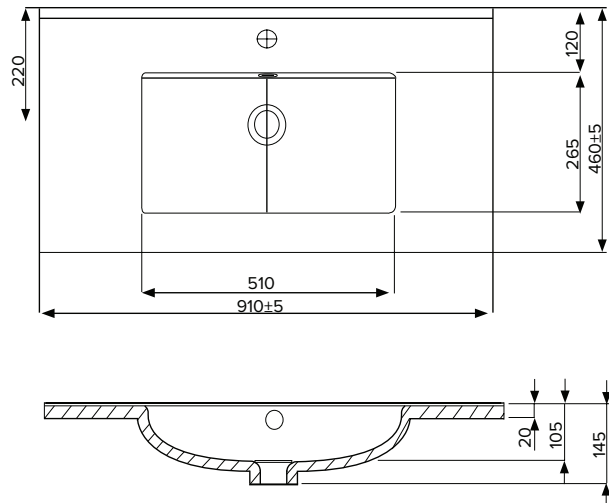

SPECIFICATION SHEET

Qube 900mm 2 Door, 2 Drawer Floor Vanity

Features

- Floorstanding
- 2 Drawers
- 2 Doors
- Single Basin
- Laminate Woodgrain & Solid Colours on MR Board
- Dimensions: H820 x W900 x D465

Colour Options with Code

Technical Details

Note: All measurements shown are in millimetres. Sizes are nominal.

SPECIFICATION SHEET

900mm Basin Options

Via

StoneCast with overflow
 Gloss White - VIA
 Matte White - VIAMW

W900 x D460 x H20

Ponti

StoneCast with overflow
 Gloss White - PO

W904 x D460 x H50

Ari

StoneCast with overflow
 Gloss White - VA

W900 x D465 x H50

SPECIFICATION SHEET

900mm Basin Options

Clasico

Vitreous China with overflow
Gloss White - VC

W910 x D465 x H20

Vercelli

Vitreous China with overflow
Gloss White - VE

W915 x D465 x H15