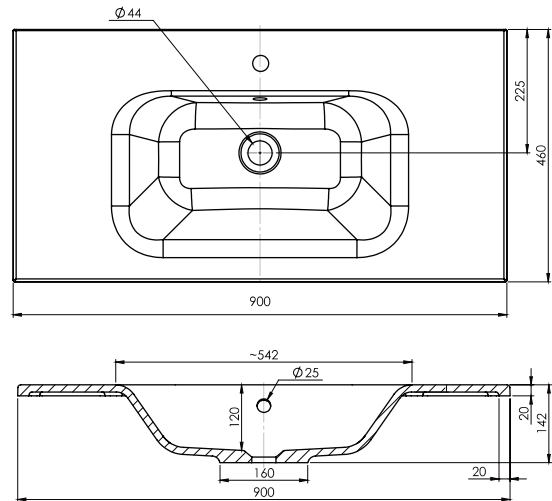

SPECIFICATION SHEET

Qube 900mm 2 Door, 2 Drawer Floor Vanity

Features

- Floorstanding
- 2 Drawers
- 2 Doors
- Single Basin
- Laminate Woodgrain & Solid Colours on MR Board
- Dimensions: H820 x W900 x D465

Colour Options with Code

Technical Details

Note: All measurements shown are in millimetres. Sizes are nominal.

SPECIFICATION SHEET

900mm Basin Options

Via

StoneCast with overflow
 Gloss White - VIA
 Matte White - VIAMW

W900 x D460 x H20

Ponti

StoneCast with overflow
 Gloss White - PO

W904 x D460 x H50

Ari

StoneCast with overflow
 Gloss White - VA

W900 x D465 x H50

SPECIFICATION SHEET

900mm Basin Options

Clasico

Vitreous China with overflow
Gloss White - VC

W910 x D465 x H20

Vercelli

Vitreous China with overflow
Gloss White - VE

W915 x D465 x H15