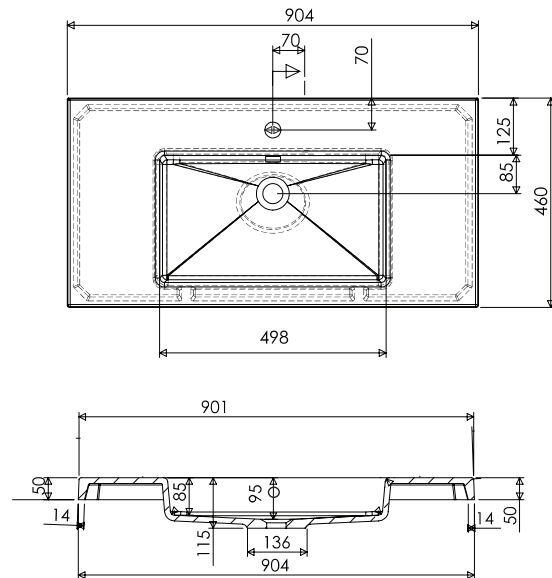

SPECIFICATION SHEET

Qube 900mm 2 Door, 2 Drawer Floor Vanity

Features

- Floorstanding
- 2 Drawers
- 2 Doors
- Single Basin
- Laminate Woodgrain & Solid Colours on MR Board
- Dimensions: H820 x W900 x D465

Colour Options with Code

Technical Details

Note: All measurements shown are in millimetres. Sizes are nominal.

SPECIFICATION SHEET

900mm Basin Options

Via

StoneCast with overflow
 Gloss White - VIA
 Matte White - VIAMW

W900 x D460 x H20

Ponti

StoneCast with overflow
 Gloss White - PO

W904 x D460 x H50

Ari

StoneCast with overflow
 Gloss White - VA

W900 x D465 x H50

SPECIFICATION SHEET

900mm Basin Options

Clasico

Vitreous China with overflow
Gloss White - VC

W910 x D465 x H20

Vercelli

Vitreous China with overflow
Gloss White - VE

W915 x D465 x H15