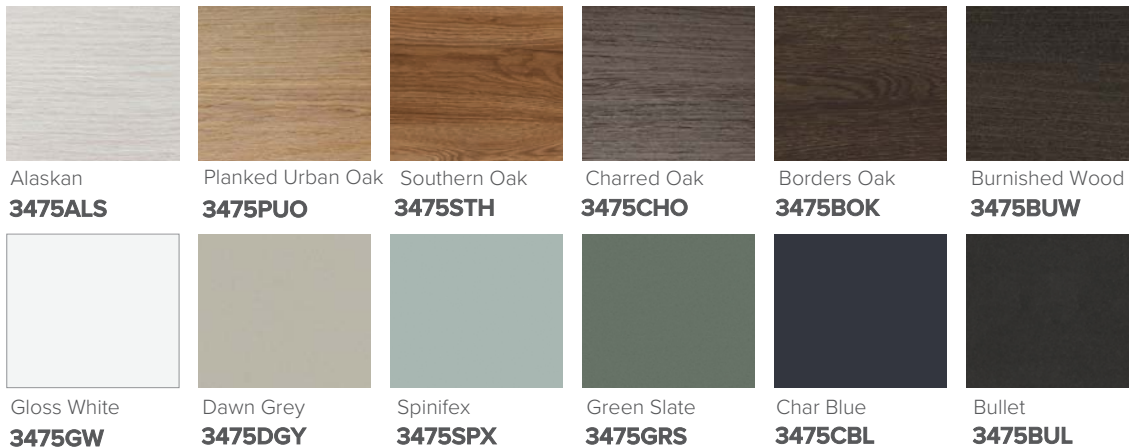

SPECIFICATION SHEET

Qube 900mm 2 Door, 2 Drawer Floor Vanity

Features

- Floorstanding
- 2 Drawers
- 2 Doors
- Single Basin
- Laminate Woodgrain & Solid Colours on MR Board
- Dimensions: H820 x W900 x D465

Colour Options with Code

Technical Details

Note: All measurements shown are in millimetres. Sizes are nominal.

SPECIFICATION SHEET

900mm Basin Options

Via

StoneCast with overflow
 Gloss White - VIA
 Matte White - VIAMW

W900 x D460 x H20

Ponti

StoneCast with overflow
 Gloss White - PO

W904 x D460 x H50

Ari

StoneCast with overflow
 Gloss White - VA

W900 x D465 x H50

SPECIFICATION SHEET

900mm Basin Options

Clasico

Vitreous China with overflow
Gloss White - VC

W910 x D465 x H20

Vercelli

Vitreous China with overflow
Gloss White - VE

W915 x D465 x H15