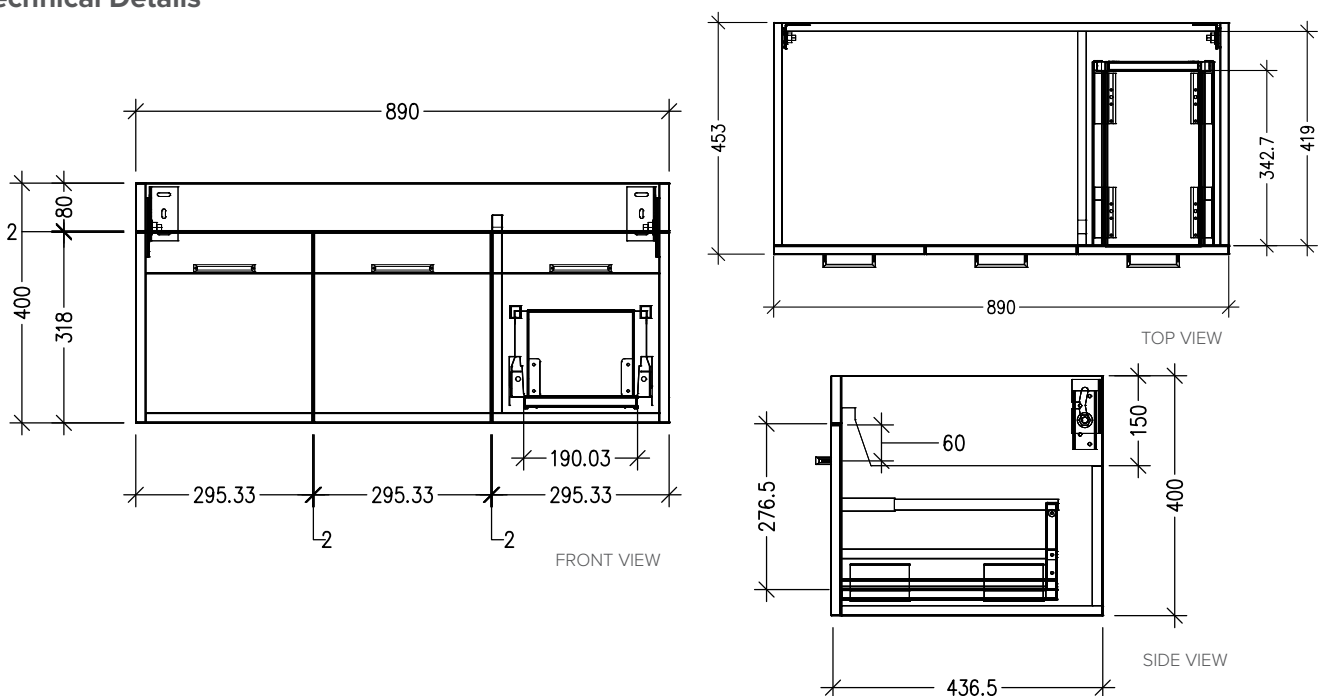

Technical Details