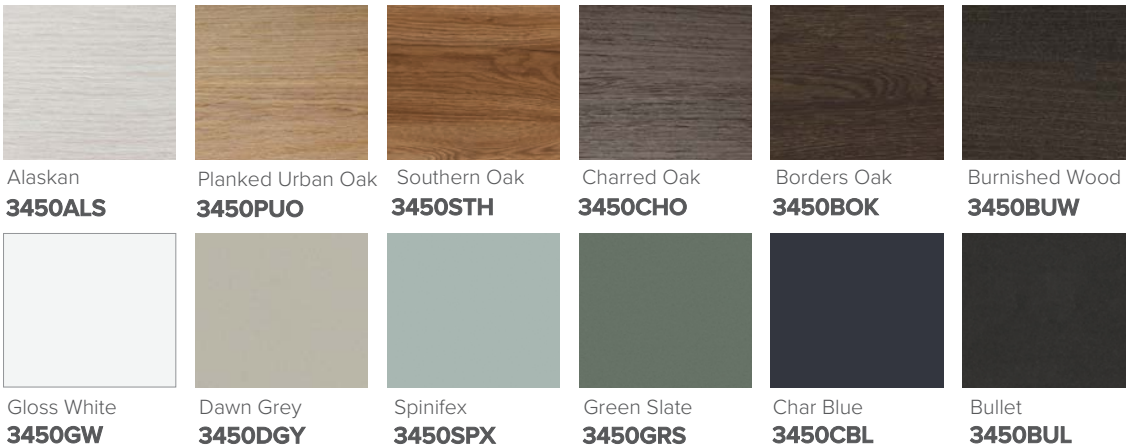

### Colour Options with Code

Note: All measurements shown are in millimetres. Sizes are nominal.