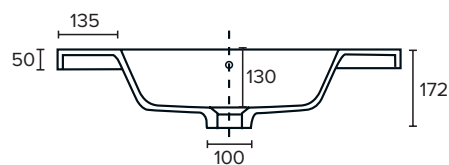

### Technical Details

Note: All measurements shown are in millimetres. Sizes are nominal.

### Ari

StoneCast with overflow  
Gloss White - VA

W750 x D465 x H50

requires a  $\phi 32$ mm waste