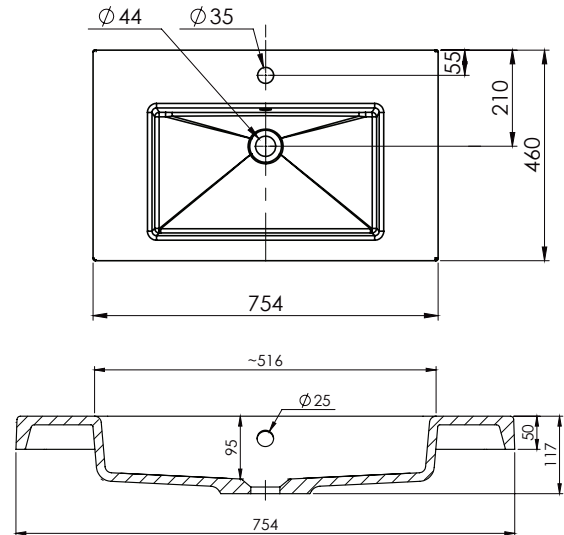

### Features

- Floorstanding
- 2 Drawers
- 1 Door
- Single Basin
- Laminate Woodgrain & Solid Colours on MR Board
- Dimensions: H820 x W750 x D465

### Technical Details

Note: All measurements shown are in millimetres. Sizes are nominal.

### Via

StoneCast with overflow  
Gloss White - VIA  
Matte White - VIAMW

W750 x D460 x H20

### Ari

StoneCast with overflow  
Gloss White - VA

W750 x D465 x H50

requires a  $\phi 32$ mm waste