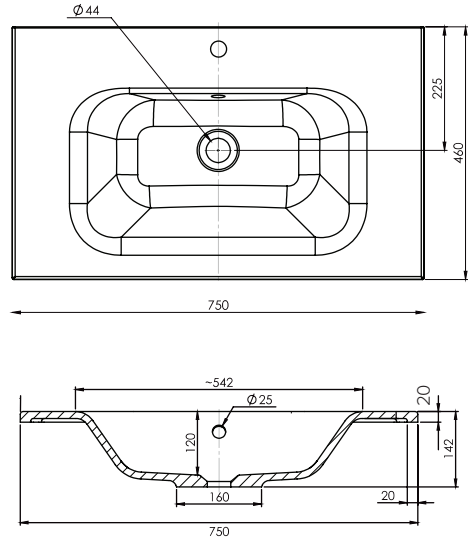

SPECIFICATION SHEET

750mm Basin Options

Via

StoneCast with overflow
Gloss White - VIA
Matte White - VIAMW

W750 x D460 x H20