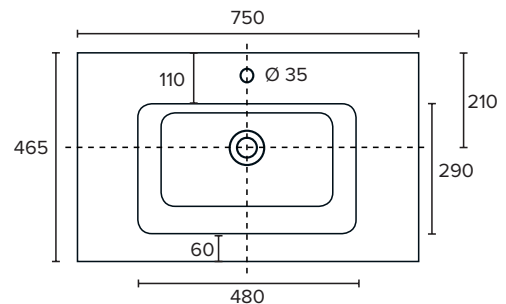

### Features

- Floorstanding
- 2 Drawers
- 1 Door
- Single Basin
- Laminate Woodgrain & Solid Colours on MR Board
- Dimensions: H820 x W750 x D465

### Technical Details

Note: All measurements shown are in millimetres. Sizes are nominal.

### Ari

StoneCast with overflow  
Gloss White - VA

W750 x D465 x H50

requires a  $\phi 32$ mm waste