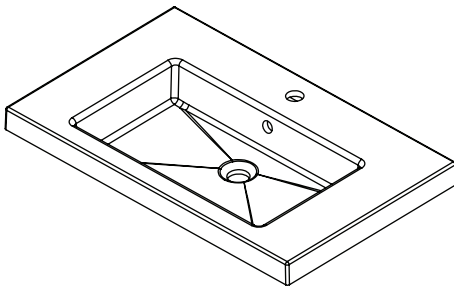

Ponti

StoneCast with overflow
Gloss White - PO

W754 x D460 x H50