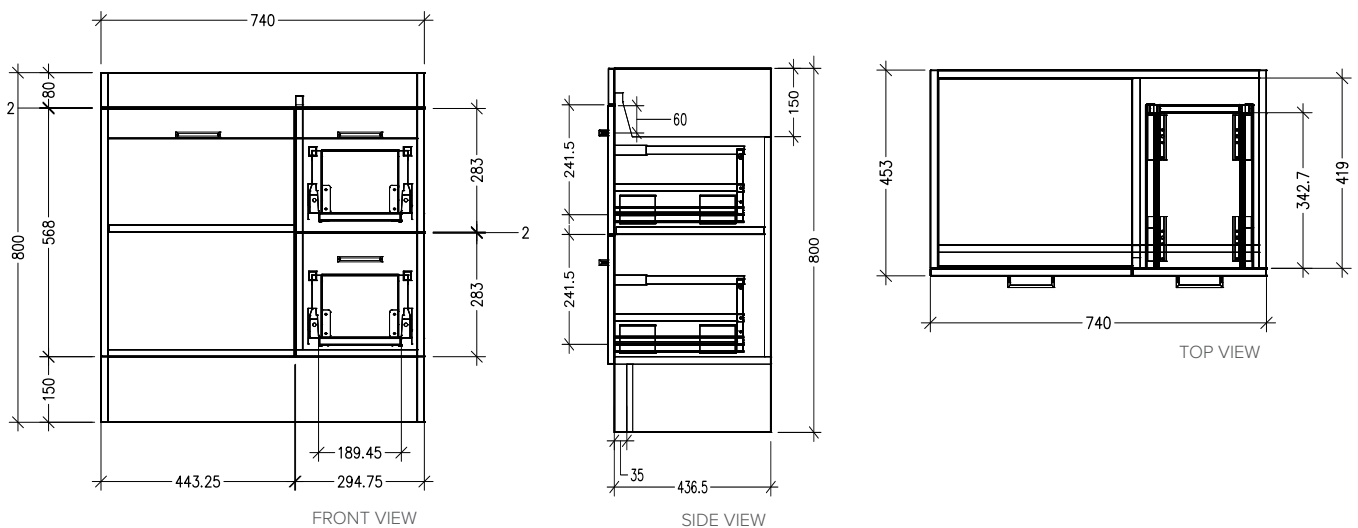

### Features

- Floorstanding
- 2 Drawers
- 1 Door
- Single Basin
- Laminate Woodgrain & Solid Colours on MR Board
- Dimensions: H820 x W750 x D465

### Technical Details

Note: All measurements shown are in millimetres. Sizes are nominal.

## 750mm Basin Options