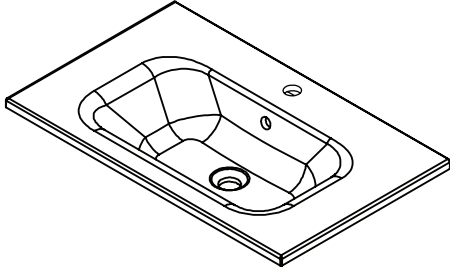

SPECIFICATION SHEET

750mm Basin Options

Via

StoneCast with overflow
Gloss White - VIA
Matte White - VIAMW

W750 x D460 x H20