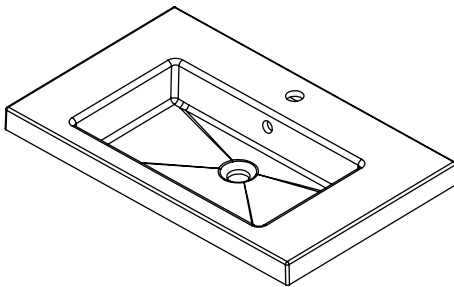

SPECIFICATION SHEET

Qube 750mm 1 Door, 1 Drawer Wall Vanity

Features

- Wall Hung
- 1 Drawer
- 1 Door
- Single Basin
- Laminate Woodgrain & Solid Colours on MR Board
- Dimensions: H420 x W750 x D465

Colour Options with Code

Technical Details

Note: All measurements shown are in millimetres. Sizes are nominal.

SPECIFICATION SHEET

750mm Basin Options

Via

StoneCast with overflow
Gloss White - VIA
Matte White - VIAMW

W750 x D460 x H20

Ponti

StoneCast with overflow
Gloss White - PO

W754 x D460 x H50

Ari

StoneCast with overflow
Gloss White - VA

W750 x D465 x H50

requires a $\phi 32$ mm waste

SPECIFICATION SHEET

750mm Basin Options

Clasico

Vitreous China with overflow
Gloss White - VC

W760 x D465 x H20

Vercelli

Vitreous China with overflow
Gloss White - VE

W765 x D465 x H15