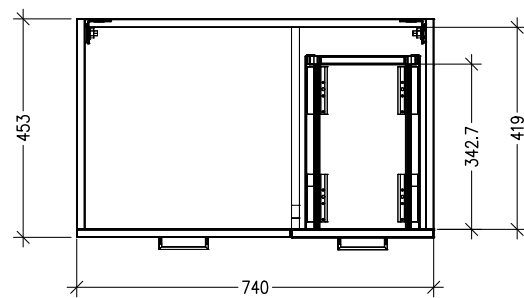

SPECIFICATION SHEET

Qube 750mm 1 Door, 1 Drawer Wall Vanity

Features

- Wall Hung
- 1 Drawer
- 1 Door
- Single Basin
- Laminate Woodgrain & Solid Colours on MR Board
- Dimensions: H420 x W750 x D465

Colour Options with Code

Technical Details

Note: All measurements shown are in millimetres. Sizes are nominal.

SPECIFICATION SHEET

750mm Basin Options

Via

StoneCast with overflow
Gloss White - VIA
Matte White - VIAMW

W750 x D460 x H20

Ponti

StoneCast with overflow
Gloss White - PO

W754 x D460 x H50

Ari

StoneCast with overflow
Gloss White - VA

W750 x D465 x H50

requires a $\phi 32$ mm waste

SPECIFICATION SHEET

750mm Basin Options

Clasico

Vitreous China with overflow
Gloss White - VC

W760 x D465 x H20

Vercelli

Vitreous China with overflow
Gloss White - VE

W765 x D465 x H15