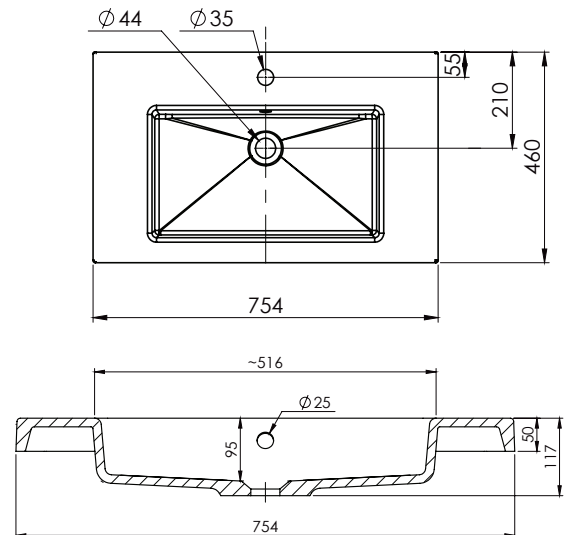

SPECIFICATION SHEET

Qube 750mm 1 Door, 1 Drawer Wall Vanity

Features

- Wall Hung
- 1 Drawer
- 1 Door
- Single Basin
- Laminate Woodgrain & Solid Colours on MR Board
- Dimensions: H420 x W750 x D465

Colour Options with Code

Technical Details

Note: All measurements shown are in millimetres. Sizes are nominal.

SPECIFICATION SHEET

750mm Basin Options

Via

StoneCast with overflow
Gloss White - VIA
Matte White - VIAMW

W750 x D460 x H20

Ponti

StoneCast with overflow
Gloss White - PO

W754 x D460 x H50

Ari

StoneCast with overflow
Gloss White - VA

W750 x D465 x H50

requires a $\phi 32$ mm waste

SPECIFICATION SHEET

750mm Basin Options

Clasico

Vitreous China with overflow
Gloss White - VC

W760 x D465 x H20

Vercelli

Vitreous China with overflow
Gloss White - VE

W765 x D465 x H15