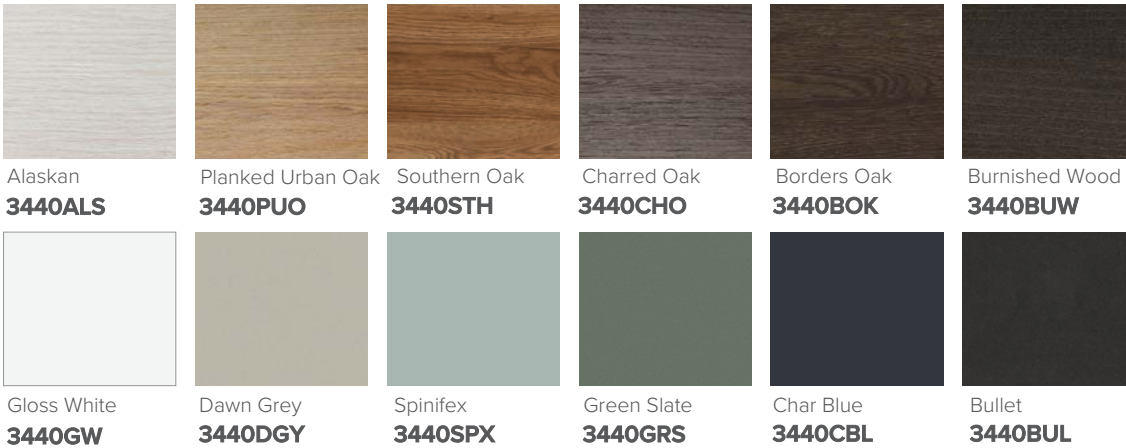

SPECIFICATION SHEET

Qube 750mm 1 Door, 1 Drawer Wall Vanity

Features

- Wall Hung
- 1 Drawer
- 1 Door
- Single Basin
- Laminate Woodgrain & Solid Colours on MR Board
- Dimensions: H420 x W750 x D465

Colour Options with Code

Technical Details

Note: All measurements shown are in millimetres. Sizes are nominal.

SPECIFICATION SHEET

750mm Basin Options

Via

StoneCast with overflow
Gloss White - VIA
Matte White - VIAMW

W750 x D460 x H20

750mm Basin Options

Clasico

Vitreous China with overflow
Gloss White - VC

W760 x D465 x H20

Vercelli

Vitreous China with overflow
Gloss White - VE

W765 x D465 x H15