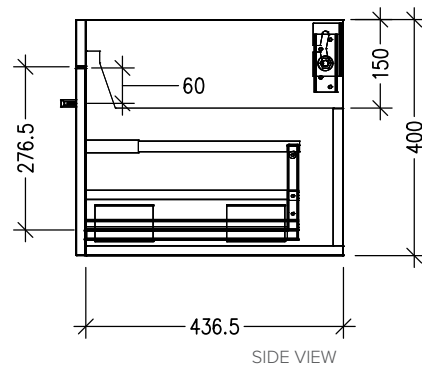

SPECIFICATION SHEET

Qube 750mm 1 Door, 1 Drawer Wall Vanity

Features

- Wall Hung
- 1 Drawer
- 1 Door
- Single Basin
- Laminate Woodgrain & Solid Colours on MR Board
- Dimensions: H420 x W750 x D465

Colour Options with Code

Technical Details

Note: All measurements shown are in millimetres. Sizes are nominal.

SPECIFICATION SHEET

750mm Basin Options

Via

StoneCast with overflow
Gloss White - VIA
Matte White - VIAMW

W750 x D460 x H20

Ponti

StoneCast with overflow
Gloss White - PO

W754 x D460 x H50

Ari

StoneCast with overflow
Gloss White - VA

W750 x D465 x H50

requires a $\phi 32$ mm waste

SPECIFICATION SHEET

750mm Basin Options

Clasico

Vitreous China with overflow
Gloss White - VC

W760 x D465 x H20

Vercelli

Vitreous China with overflow
Gloss White - VE

W765 x D465 x H15