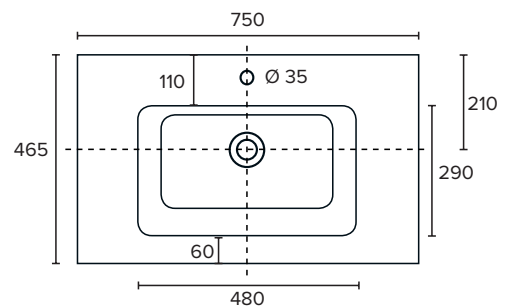

SPECIFICATION SHEET

Qube 750mm 1 Door, 1 Drawer Wall Vanity

Features

- Wall Hung
- 1 Drawer
- 1 Door
- Single Basin
- Laminate Woodgrain & Solid Colours on MR Board
- Dimensions: H420 x W750 x D465

Colour Options with Code

Technical Details

Note: All measurements shown are in millimetres. Sizes are nominal.

SPECIFICATION SHEET

750mm Basin Options

Via

StoneCast with overflow
Gloss White - VIA
Matte White - VIAMW

W750 x D460 x H20

Ponti

StoneCast with overflow
Gloss White - PO

W754 x D460 x H50

Ari

StoneCast with overflow
Gloss White - VA

W750 x D465 x H50

requires a $\phi 32$ mm waste

SPECIFICATION SHEET

750mm Basin Options

Clasico

Vitreous China with overflow
Gloss White - VC

W760 x D465 x H20

Vercelli

Vitreous China with overflow
Gloss White - VE

W765 x D465 x H15