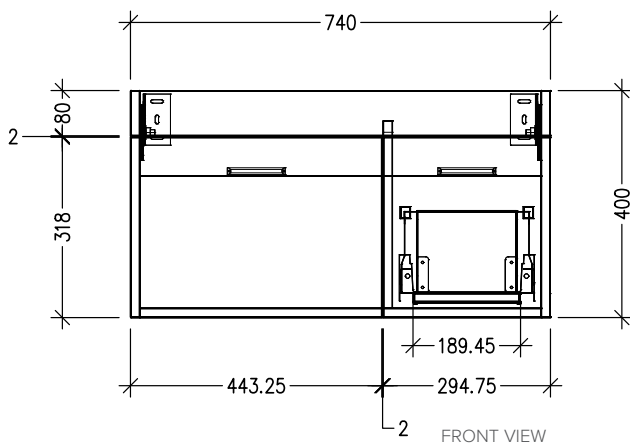

SPECIFICATION SHEET

Qube 750mm 1 Door, 1 Drawer Wall Vanity

Features

- Wall Hung
- 1 Drawer
- 1 Door
- Single Basin
- Laminate Woodgrain & Solid Colours on MR Board
- Dimensions: H420 x W750 x D465

Colour Options with Code

Technical Details

Note: All measurements shown are in millimetres. Sizes are nominal.

SPECIFICATION SHEET

750mm Basin Options

Via

StoneCast with overflow
Gloss White - VIA
Matte White - VIAMW

W750 x D460 x H20

Ponti

StoneCast with overflow
Gloss White - PO

W754 x D460 x H50

Ari

StoneCast with overflow
Gloss White - VA

W750 x D465 x H50

requires a $\phi 32$ mm waste

SPECIFICATION SHEET

750mm Basin Options

Clasico

Vitreous China with overflow
Gloss White - VC

W760 x D465 x H20

Vercelli

Vitreous China with overflow
Gloss White - VE

W765 x D465 x H15