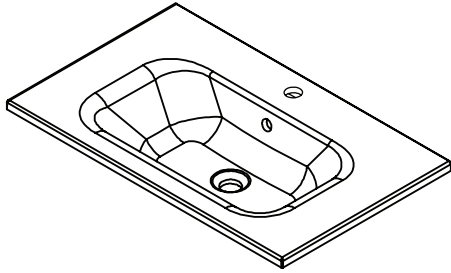

SPECIFICATION SHEET

Qube 750mm 1 Door, 1 Drawer Wall Vanity

Features

- Wall Hung
- 1 Drawer
- 1 Door
- Single Basin
- Laminate Woodgrain & Solid Colours on MR Board
- Dimensions: H420 x W750 x D465

Colour Options with Code

Technical Details

Note: All measurements shown are in millimetres. Sizes are nominal.

SPECIFICATION SHEET

750mm Basin Options

Via

StoneCast with overflow
Gloss White - VIA
Matte White - VIAMW

W750 x D460 x H20

Ponti

StoneCast with overflow
Gloss White - PO

W754 x D460 x H50

Ari

StoneCast with overflow
Gloss White - VA

W750 x D465 x H50

requires a $\phi 32$ mm waste

SPECIFICATION SHEET

750mm Basin Options

Clasico

Vitreous China with overflow
Gloss White - VC

W760 x D465 x H20

Vercelli

Vitreous China with overflow
Gloss White - VE

W765 x D465 x H15