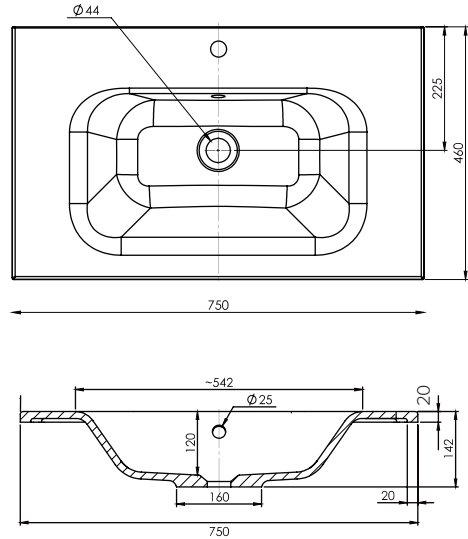

SPECIFICATION SHEET

Qube 750mm 1 Door, 1 Drawer Wall Vanity

Features

- Wall Hung
- 1 Drawer
- 1 Door
- Single Basin
- Laminate Woodgrain & Solid Colours on MR Board
- Dimensions: H420 x W750 x D465

Colour Options with Code

Technical Details

Note: All measurements shown are in millimetres. Sizes are nominal.

SPECIFICATION SHEET

750mm Basin Options

Via

StoneCast with overflow
Gloss White - VIA
Matte White - VIAMW

W750 x D460 x H20

Ponti

StoneCast with overflow
Gloss White - PO

W754 x D460 x H50

Ari

StoneCast with overflow
Gloss White - VA

W750 x D465 x H50

requires a $\phi 32$ mm waste

SPECIFICATION SHEET

750mm Basin Options

Clasico

Vitreous China with overflow
Gloss White - VC

W760 x D465 x H20

Vercelli

Vitreous China with overflow
Gloss White - VE

W765 x D465 x H15