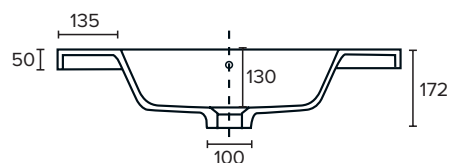

SPECIFICATION SHEET

Qube 750mm 1 Door, 1 Drawer Wall Vanity

Features

- Wall Hung
- 1 Drawer
- 1 Door
- Single Basin
- Laminate Woodgrain & Solid Colours on MR Board
- Dimensions: H420 x W750 x D465

Colour Options with Code

Technical Details

Note: All measurements shown are in millimetres. Sizes are nominal.

SPECIFICATION SHEET

750mm Basin Options

Via

StoneCast with overflow
Gloss White - VIA
Matte White - VIAMW

W750 x D460 x H20

Ponti

StoneCast with overflow
Gloss White - PO

W754 x D460 x H50

Ari

StoneCast with overflow
Gloss White - VA

W750 x D465 x H50

requires a $\phi 32$ mm waste

SPECIFICATION SHEET

750mm Basin Options

Clasico

Vitreous China with overflow
Gloss White - VC

W760 x D465 x H20

Vercelli

Vitreous China with overflow
Gloss White - VE

W765 x D465 x H15