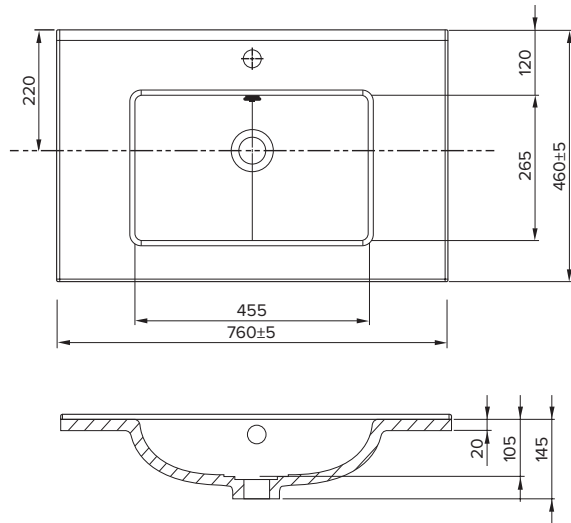

SPECIFICATION SHEET

Qube 750mm 1 Door, 1 Drawer Wall Vanity

Features

- Wall Hung
- 1 Drawer
- 1 Door
- Single Basin
- Laminate Woodgrain & Solid Colours on MR Board
- Dimensions: H420 x W750 x D465

Colour Options with Code

Technical Details

Note: All measurements shown are in millimetres. Sizes are nominal.

SPECIFICATION SHEET

750mm Basin Options

Via

StoneCast with overflow
Gloss White - VIA
Matte White - VIAMW

W750 x D460 x H20

Ponti

StoneCast with overflow
Gloss White - PO

W754 x D460 x H50

Ari

StoneCast with overflow
Gloss White - VA

W750 x D465 x H50

requires a $\phi 32$ mm waste

SPECIFICATION SHEET

750mm Basin Options

Clasico

Vitreous China with overflow
Gloss White - VC

W760 x D465 x H20

Vercelli

Vitreous China with overflow
Gloss White - VE

W765 x D465 x H15